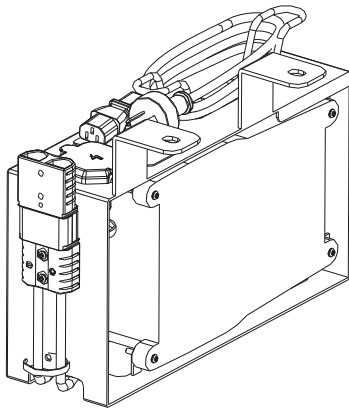

PARTS LIST

CHARGER ON-BOARD ASSEMBLY

PARTS LIST

CHARGER ON-BOARD ASSEMBLY

Kit	Item	Part No.	Description	Qty
K2	1		CHARGER SOKET COVER	1
K2	2		SCREW M4X16	2
K2	3		CHARGER SOKET FIX	1
K2	4		SPRING	1
K2	5		PIN	1
	6		BRACKET ON-BOARD CHARGER BATTERY	1
K3	7		SCREW M5X15	2
K3	8		SPRING WASHER M5	2
K3	9		WASHER Ø6XØ18X1.5	2
K3	10		CABLE SUPPORT	1
	11		NUT LOCK M5	2
K1	12	VF89725	BATTERY CHARGING CABLE EU	1
		VF89726	BATTERY CHARGING CABLE UK	1
		VF89724	BATTERY CHARGING CABLE US	1
K1	13	VS14233	CHARGER 24V 25A EU	1
		VS14234	CHARGER 24V 25A US	1
K4	14		SCREW M4X25	6
K4	15		CLAMP	2
K4	16		NUT LOCK M4	2
	17	VR27007	SB120 BATTERY CONNECTOR	1
	K1*	VS14716	CHARGER ON-BOARD KIT 25A EU-UK	1
		VS14717	CHARGER ON-BOARD KIT 25A US	1
	K2	VS10126	CHARGER SOKET KIT	1
	K3	VF90280	CABLE SUPPORT KIT	1
	K4	VS14779	SCREW KIT CHARGER	1