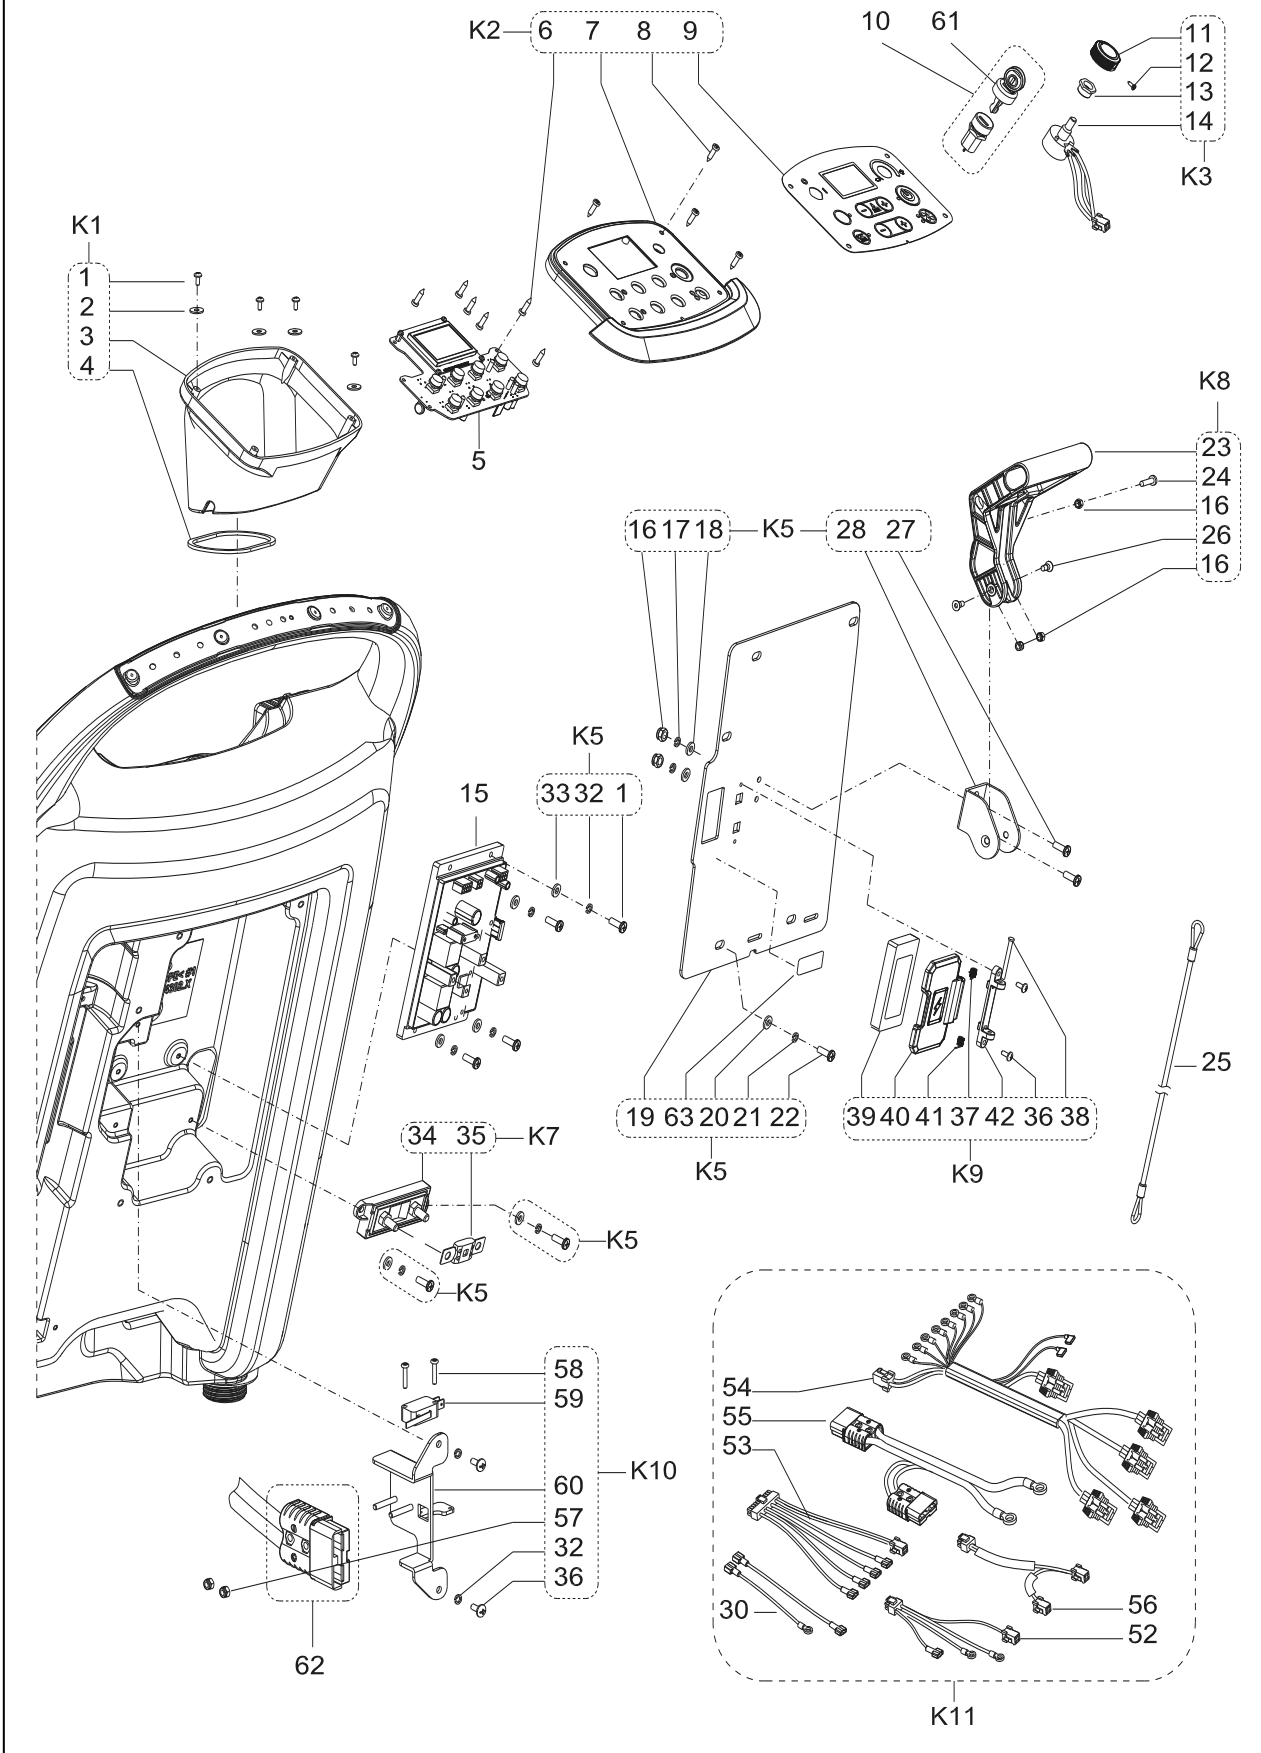

PARTS LIST

CONTROL AND ELECTRICAL ASSEMBLY

PARTS LIST

CONTROL AND ELECTRICAL ASSEMBLY

Kit	Item	Part No.	Description	Qty
K1/K5	1		SCREW M4X16	10
K1	2		WASHER Ø5X Ø12X1	4
K1	3		PCB BOX	1
K1	4		GASKET PCB BOX	1
	5A/5B	VS14204	CONTROL PANEL BOARD DISC	1
	5C	VS14225	CONTROL PANEL BOARD ORBITAL	1
K2	6		SCREW ST3.5*9.5	7
K2	7		CONTROL PANEL	1
K2	8		SCREW ST4X15	4
K2	9A/9B		CONTROL PANEL DECAL DISC	1
K2	9C		CONTROL PANEL DECAL ORBITAL	1
	10	9100001354	KEY SWITCH	1
K3	11	VS10315	ADJUST SPEED KNOB	1
K3	12		SCREW ST3X10	1
K3	13		KNOB NUT	1
K3	14	VS14222	SPEED POTENTIOMETER	1
	15	VS14205	CONTROLLER MAIN MACHINE	1
K5/K8	16		NUT LOCK M5	5
K5	17		SPRING WASHER M5	2
K5	18		WASHER Ø5X Ø12X1	2
K5	19	VS14715	CONTROL BOX COVER	1
K5	20		WASHER Ø5X Ø12X1	5
K5	21		SPRING WASHER M5	5
K5	22		SCREW M5X15	5
K8	23		HANDLE LIFT	1
K8	24		SCREW M5X20	1
	25	VS14501	CABLE Ø4.8 500mm	1
K8	26		SCREW M5	2
K5	27		SCREW M5X15	2
K5	28	VS14402	HAND BRACKET	1
K11	30		HARNESS CHARGING SWITCH	1
K5/K10	32		SPRING WASHER M4	8
K5	33		WASHER Ø4X Ø12X1	6
K7	34		BRACKET FUSE	1
K7	35	VS14213	FUSE 100A	1
K9/K10	36		SCREW M4X10	4

A: ONLY FOR 26 INCH DISC MACHINE (AS6690T)

B: ONLY FOR 30 INCH DISC MACHINE (AS7690T)

C: ONLY FOR 28 INCH ORBITAL MACHINE (AS7190TO)