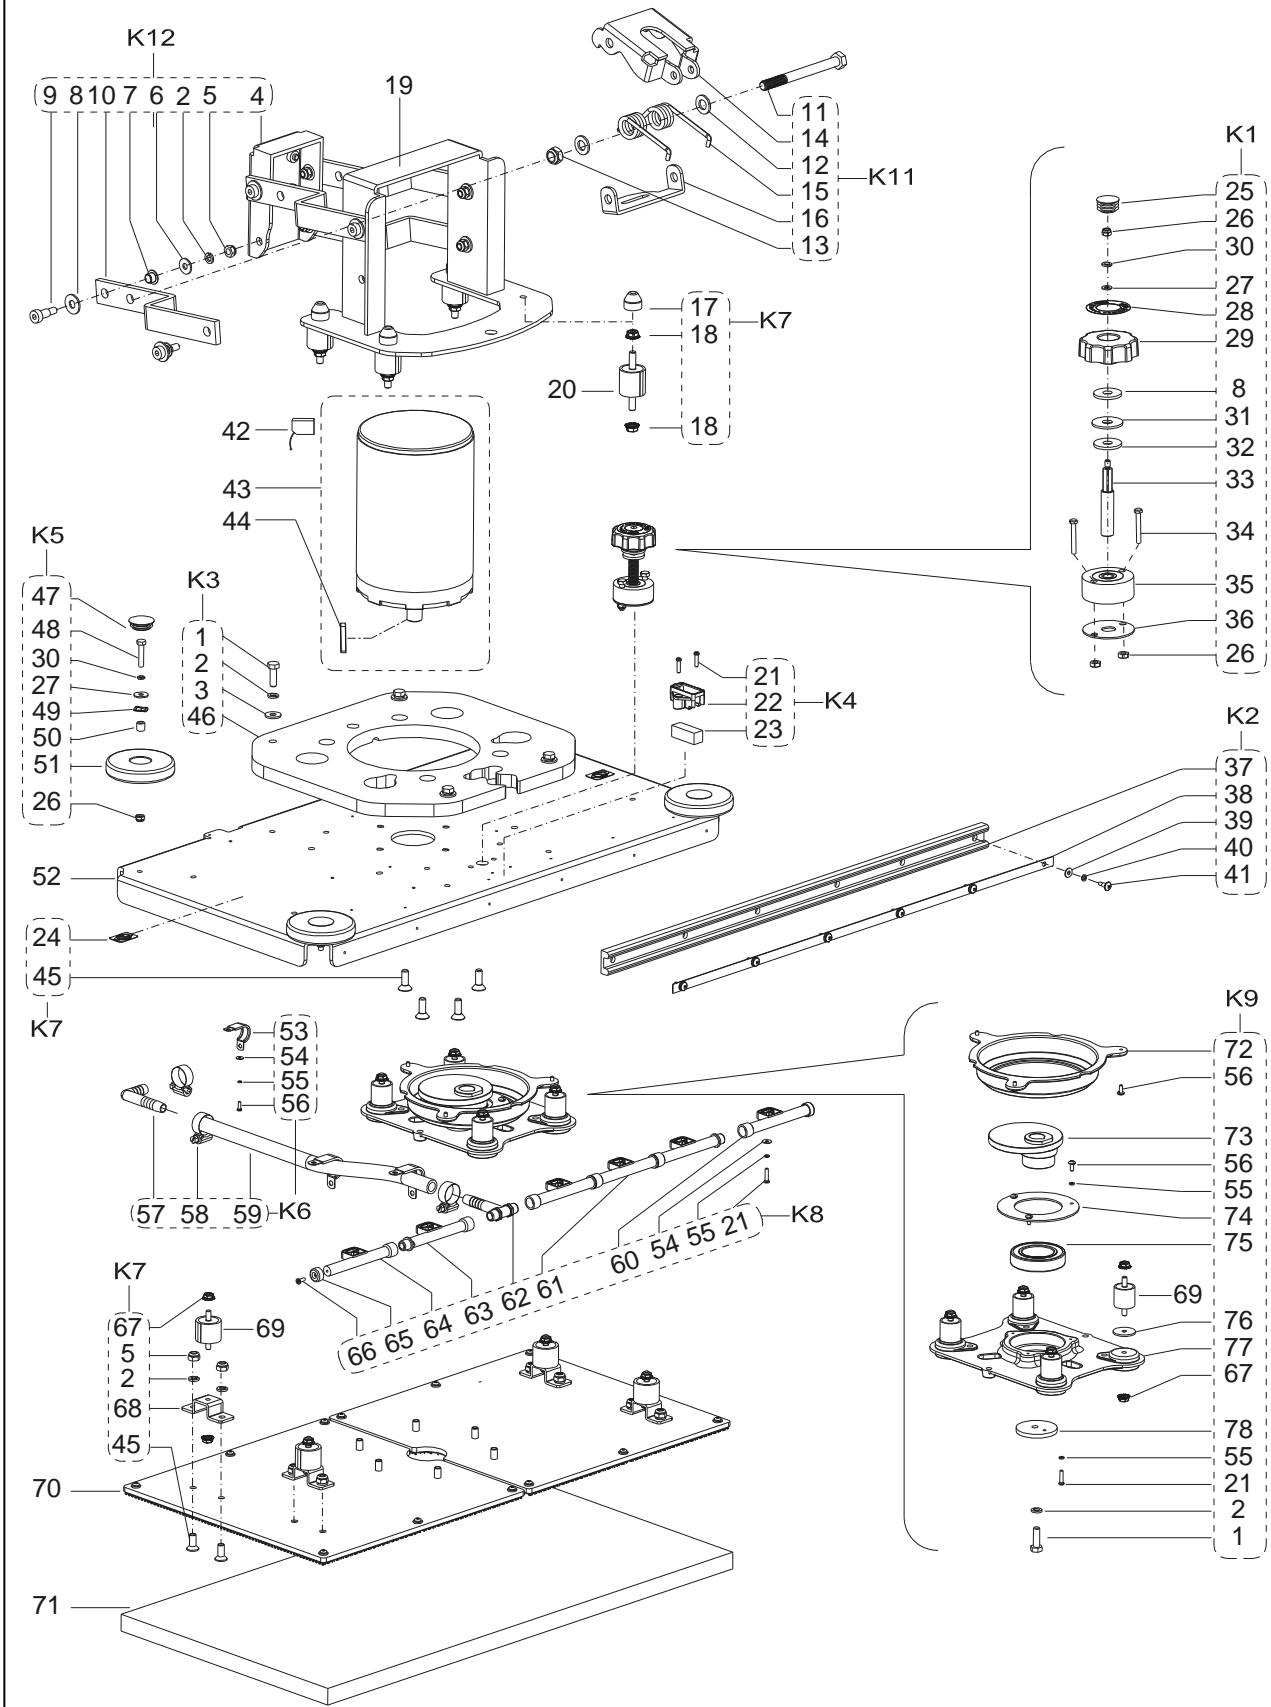

A: ONLY FOR 26 INCH DISC MACHINE (AS6690T)

B: ONLY FOR 30 INCH DISC MACHINE (AS7690T)

PARTS LIST

ORBITAL HEAD ASSEMBLY

PARTS LIST

ORBITAL HEAD ASSEMBLY

Kit	Item	Part No.	Description	Qty
K3/K9	1		SCREW M8X25	5
K3/K7/K9/K12	2		SPRING WASHER Ø8	21
K3	3		WASHER Ø8.4X Ø26X2	4
K12	4	VS14414	SUPPORT LEVER F DECK LIFT	1
K7/K12	5		NUT LOCK M8	16
K12	6		WASHER Ø8X Ø20X2	8
K12	7		BUSHING PLAST	8
K1/K12	8		WASHER Ø10X Ø25X2	9
K12	9		SCREW Ø10X16XM8	8
K12	10		LEVER ORB DECK LIFTING	4
K11	11		SCREW M12X115	1
K11	12		NYLON WASHER	2
K11	13		NUT LOCK M12	1
K11	14		LEVER ACTUATOR	1
K11	15	VS14503	TORSIONAL SPRING	1
K11	16		BRACKET LEVER ACTUATOR	1
K10	17		RUBBER CAP	4
K10	18		NUT SERRATED FLANGE 5/16	8
	19	VS14431	PLATE HEAD DECK	1
	20*	VS14622	ISOLATOR - 50 DURO 5/16 – 18	4
		56380272	ISOLATOR - 50 DURO 5/16 – 18	4
K4/K8/K9	21		SCREW M4X16	9
K4	22		LEVEL BRACKET	1
K4	23		LEVEL	1
	24		LABEL NO STEP	2
K1	25		CAP	1
K1/K5	26		NUT LOCK M6	7
K1/K5	27		WASHER Ø6X Ø18X1.5	5
K1	28		DECAL BRUSH ADJUSTING	1
K1	29	VS12315	KNOB ADJUSTMENT	1
K1/K5	30		SPRING WASHER M6	5
K1	31	VS13618	RUBBER PLATE	1
K1	32		WASHER 9X27X3	1
K1	33		DOWEL BROOM PALTE FIXING	1
K1	34		SCREW M6X35 UNI5739	2
K1	35	VF85118	VIBRATION SPACER	1
K1	36		VIBRATION DAMPING PLATE	1