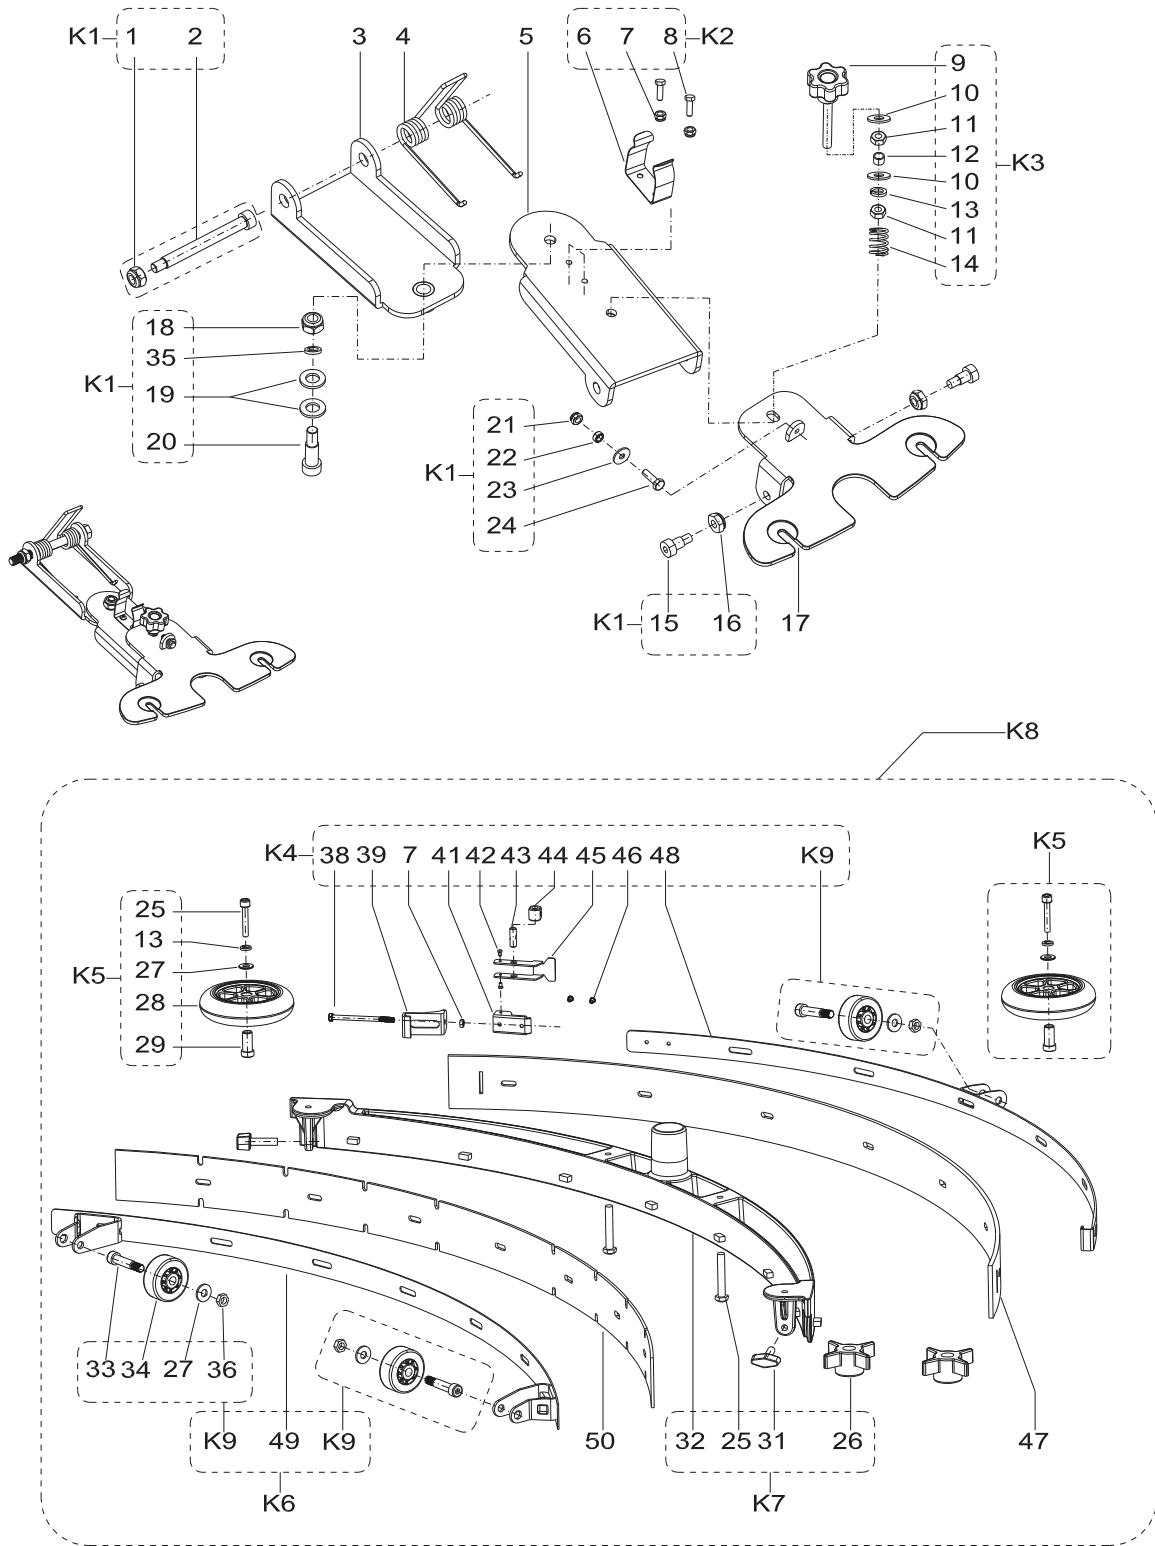

PARTS LIST

SQUEEGEE ASSEMBLY

PARTS LIST

SQUEEGEE ASSEMBLY

Kit	Item	Part No.	Description	Qty
K1	1		NUT LOCK M12	1
K1	2		SCREW M12X115	1
	3	VS10401	FRONT SQUEEGEE SUPPORT	1
	4	VF82172	SPRING 70	1
	5	VS14412	BACK SQUEEGEE SUPPORT	1
K2	6		CLAMP DRAIN HOSE	1
K2	7		NUT LOCK M5	3
K2	8		SCREW M5X12	2
K3	9	VF85143	ADJUSTMENT KNOB	1
K3	10		WASHER Ø8XØ16.5X1	2
K3	11		NUT M8	2
K3	12		SPACER Ø8XØ10X6	1
K3/K5	13		SPRING WASHER Ø8	3
K3	14		SPRING	1
K1	15		SCREW Ø10X11.5XM8	2
K1	16		NUT LOCK M8	2
	17	VS14442	COATING SQUEEGEE CONNECTOR PLATE	1
K1	18		NUT LOCK M10	1
K1	19		NYLON SPACER	2
K1	20		SCREW Ø12X16XM10	1
K1	21		NUT LOCK M6	1
K1	22		SPACER	1
K1	23		WASHER Ø6.2X Ø16X2	1
K1	24		SCREW M6X20	1
K5/K7	25		SCREW M8X50	4
	26	VF81210	NUT THUMB SQUEEGEE FIXING	2
K5	27		WASHER Ø8XØ16X1.5	5
K5	28	VR14404	ROLLER BUMPER	2
K5	29		SPACER Ø14XØ8.2X21	2
K7	31	VF85420	WING NUT M8x30	2
K7A	32A	VS14447	SQUEEGEE BODY 830MM 33 AL.	1
K7B	32B/32C	VR16005	SQUEEGEE BODY 950MM 37 AL.	1
K4/K6	33		SCREW Ø 9.5x31.5x5/16"	3
K4/K6	34		ROLLER BUMPER	3

A: ONLY FOR 26 INCH DISC MACHINE (AS6690T)

B: ONLY FOR 30 INCH DISC MACHINE (AS7690T)

C: ONLY FOR 28 INCH ORBITAL MACHINE (AS7190TO)