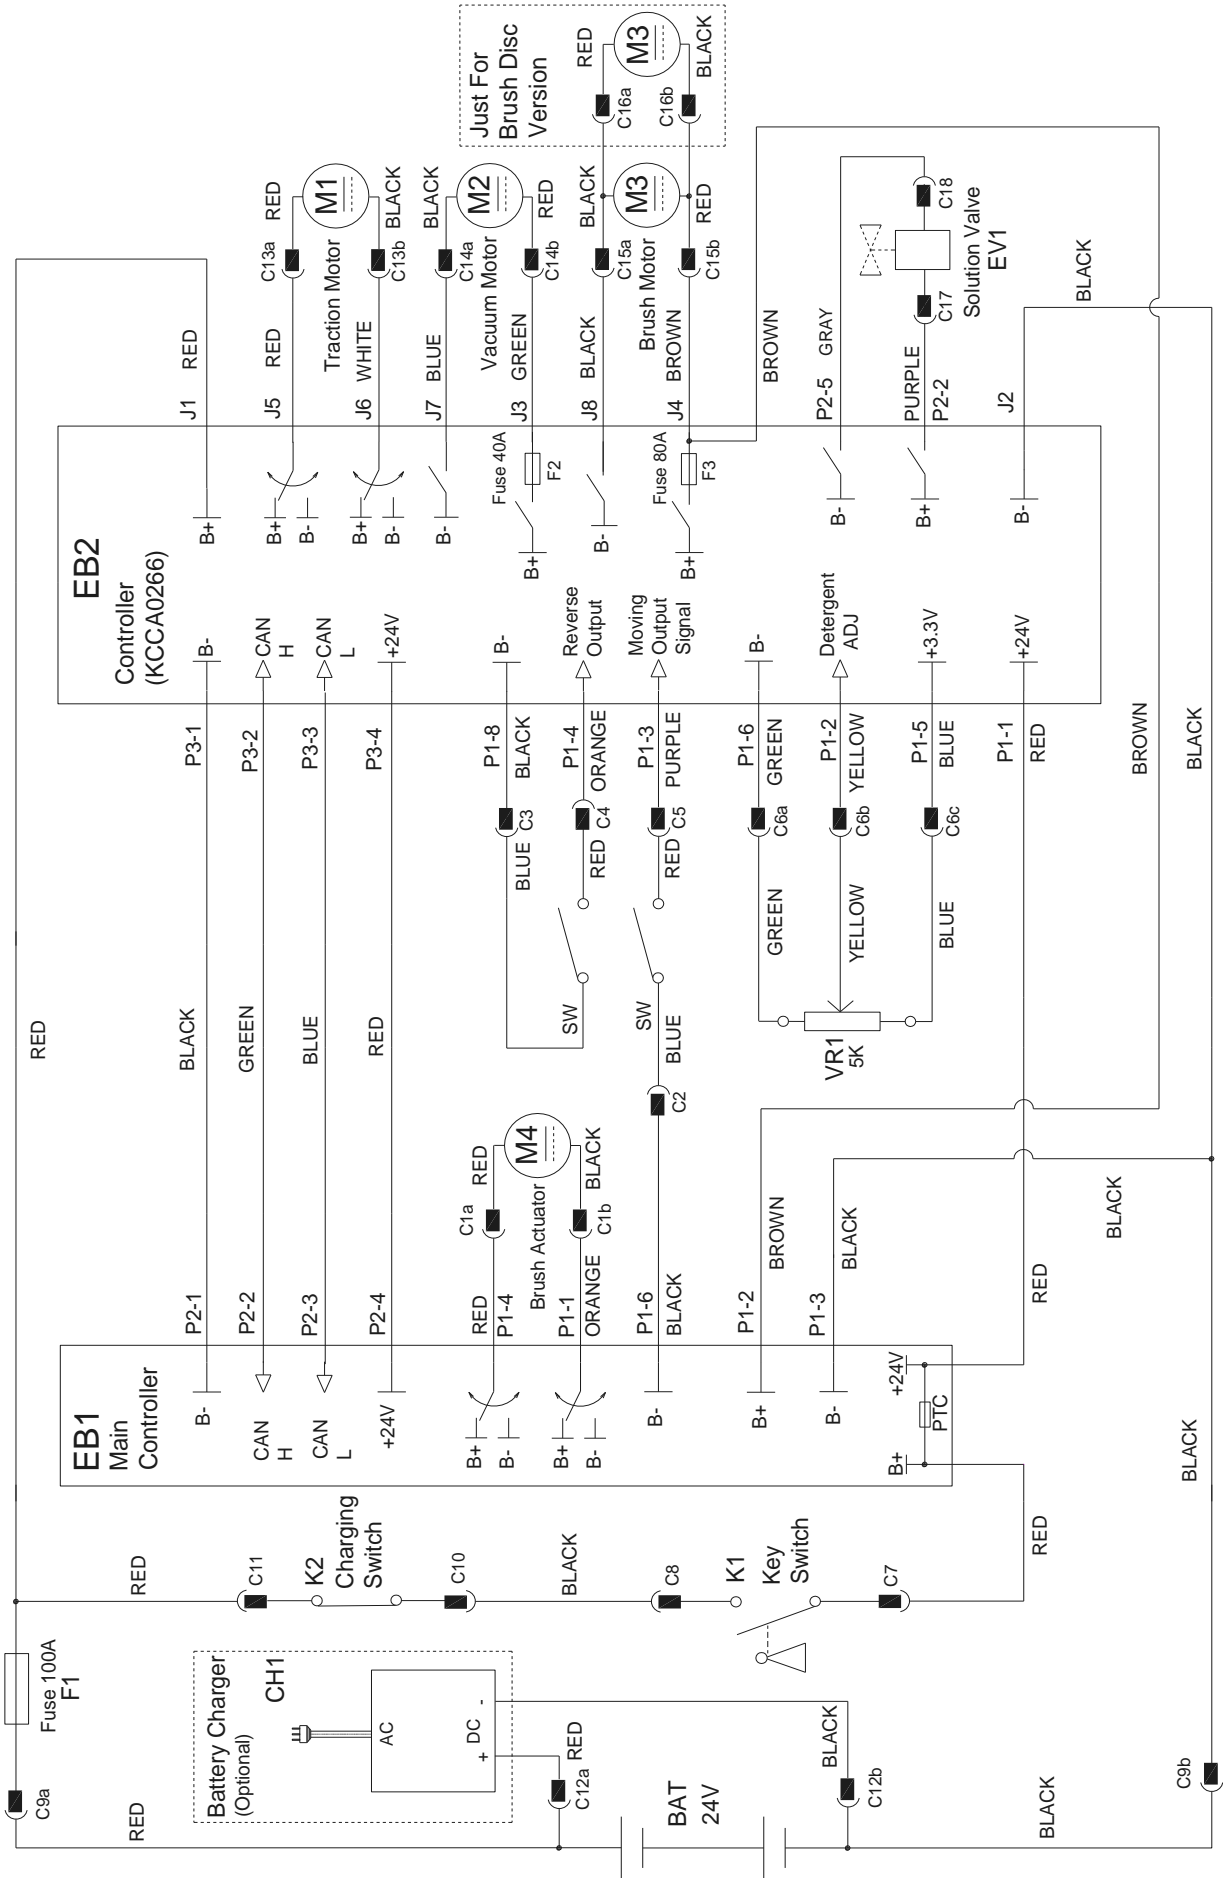

AS6690T & AS7690T / AS7190TO

PARTS LIST

AS6690T & AS7690T

AS7190TO

Model No.: 50000569/50000570/50000571/50000572
50000573/50000574/50000575

VS14014 Rev. A Nov. 2019

VIPER

PARTS LIST

WHEN ORDERING PARTS

*Use the part numbers from the "Part. No." columns in this parts list.

*Specify the model and serial number of the machine.

*Use the space below to record the model and serial number for future reference.

- A: ONLY FOR 26 INCH DISC MACHINE (AS6690T)
 B: ONLY FOR 30 INCH DISC MACHINE (AS7690T)
 C: ONLY FOR 28 INCH ORBITAL MACHINE (AS7190TO)

PARTS LIST

CHARGER ON-BOARD ASSEMBLY

PARTS LIST

CHARGER ON-BOARD ASSEMBLY

PARTS LIST

WIRING DIAGRAM

PARTS LIST

WIRING DIAGRAM

Item	Part No.	Description	Qty
EB1	VS14204	CONTROL PANEL BOARD DISC	1
	VS14225	CONTROL PANEL BOARD ORBITAL	1
EB2	VS14205	CONTROLLER MAIN MACHINE	1
BAT	N/A	BATTERIES	4
F1	VS14213	FUSE 100A	1
F2	VS14238	FUSE 40A	1
F3	VS14237	FUSE 80A	1
CH1	VS14716	CHARGER ON-BOARD KIT 25A EU-UK	1
	VS14717	CHARGER ON-BOARD KIT 25A US	1
K1	9100001354	KEY SWITCH	1
K2	VR12005	MICRO SWITCH	1
SW	VS10202	WATER-PROOF SWITCH	3
VR1	VS14222	SPEED POTENTIOMETER	1
EV1	VS14206	SOLENOID VALVE 24V	1
M1	VS14226	MOTOR TRACTION 250W 16A 115RPM	1
	VS14230	MOTOR TRACTION 350W 22A 115RPM	1
M2	VS14231	MOTOR VACUUM 24V 500W 3STAGES	1
M3	VR37042	MOTOR BRUSH 24V 500W 180RPM	2
	VS14235	MOTOR ORB 750W 24V	1
M4	VS12704	ACTUATOR LINEAR 24VDC 55KG STRK 145MM	1
	VS14228	ACTUATOR LINEAR 24VDC 80KG STRK 145MM	1