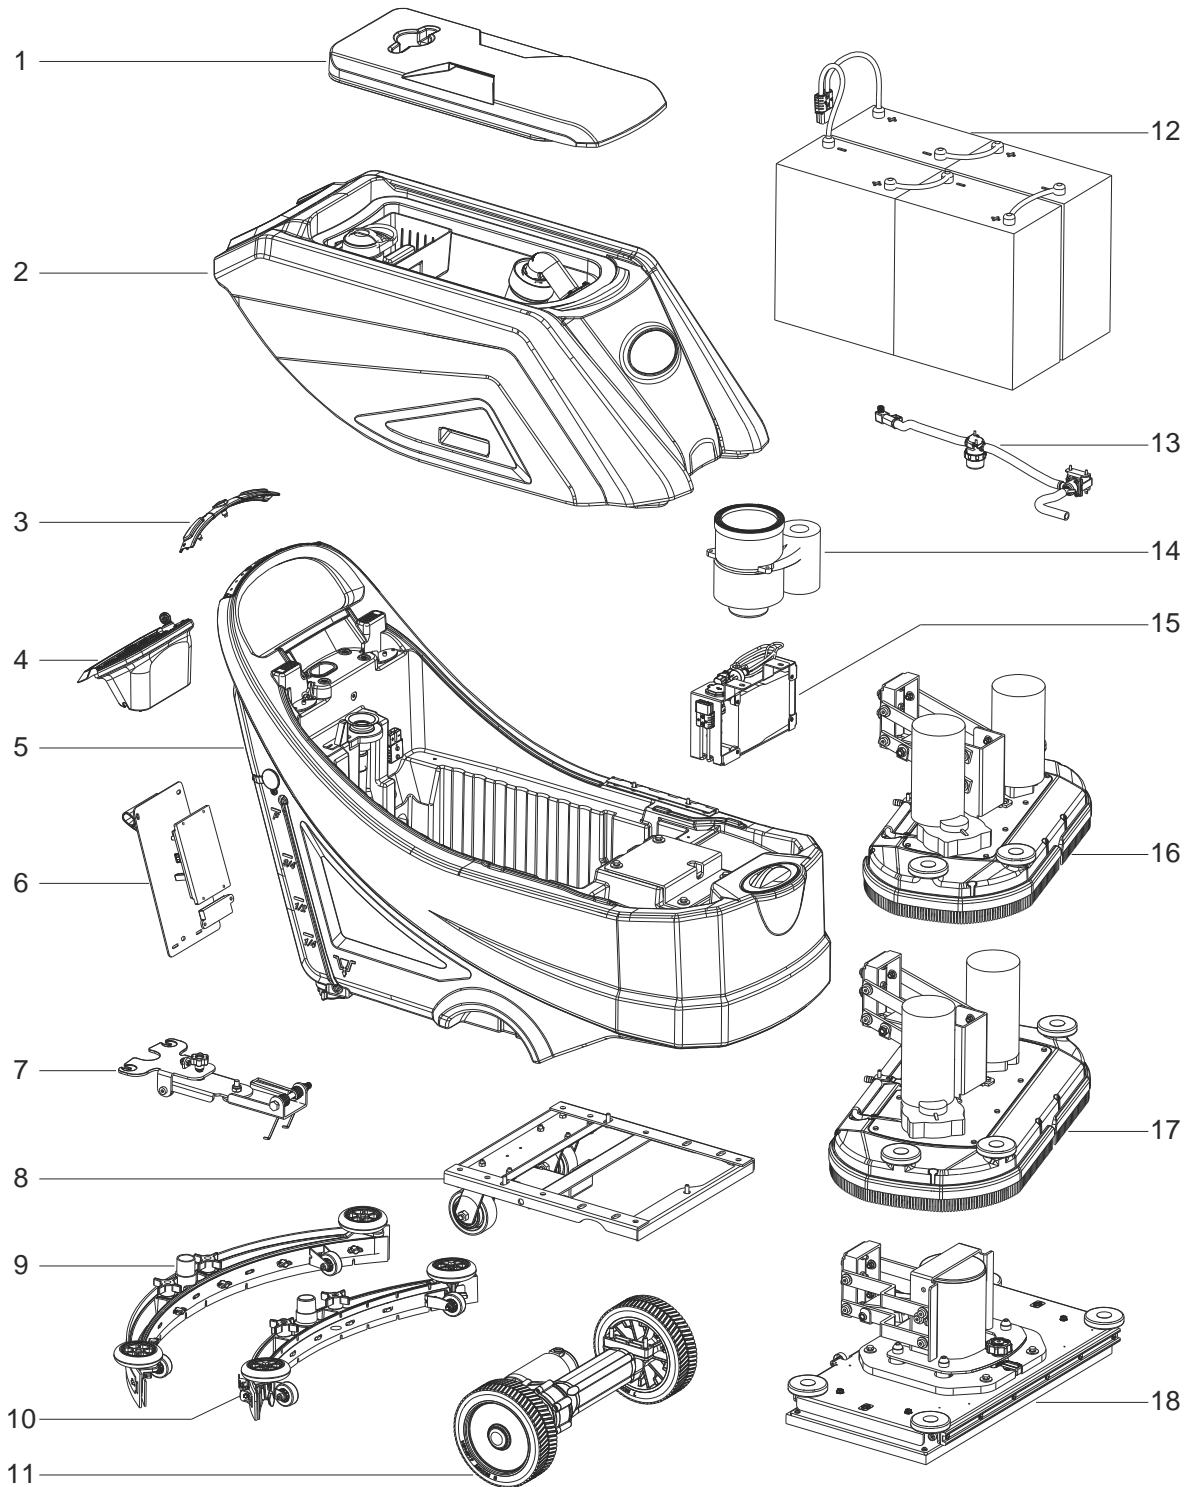

Model

Serial No.

* = Optional

= Modified item No. or New Item No.

[] = Not shown

PARTS LIST

GENERAL VIEW

PARTS LIST

GENERAL VIEW

Item	Description	Qty
1	RECOVERY TANK LID ASSEMBLY	1
2	RECOVERY TANK ASSEMBLY	1
3	SAFETY SWITCH ASSEMBLY	1
4	CONTROL PANEL ASSEMBLY	1
5	SOLUTION TANK ASSEMBLY	1
6	CONTROL BOX ASSEMBLY	1
7	SQUEEGEE HOLDER ASSEMBLY	1
8	CHASSIS ASSEMBLY	1
9	SQUEEGEE ASSEMBLY 28 INCH	1
10	SQUEEGEE ASSEMBLY 26 INCH	1
11	WHEEL ASSEMBLY	1
12*	BATTERIES	4
13	SOLUTION SYSTEM ASSEMBLY	1
14	VACUUM MOTOR ASSEMBLY	1
15*	CHARGER ON-BOARD KIT	1
16	BRUSH ASSEMBLY 26 INCH	1
17	BRUSH ASSEMBLY 30 INCH	1
18	ORBITAL HEAD ASSEMBLY 28 INCH	1