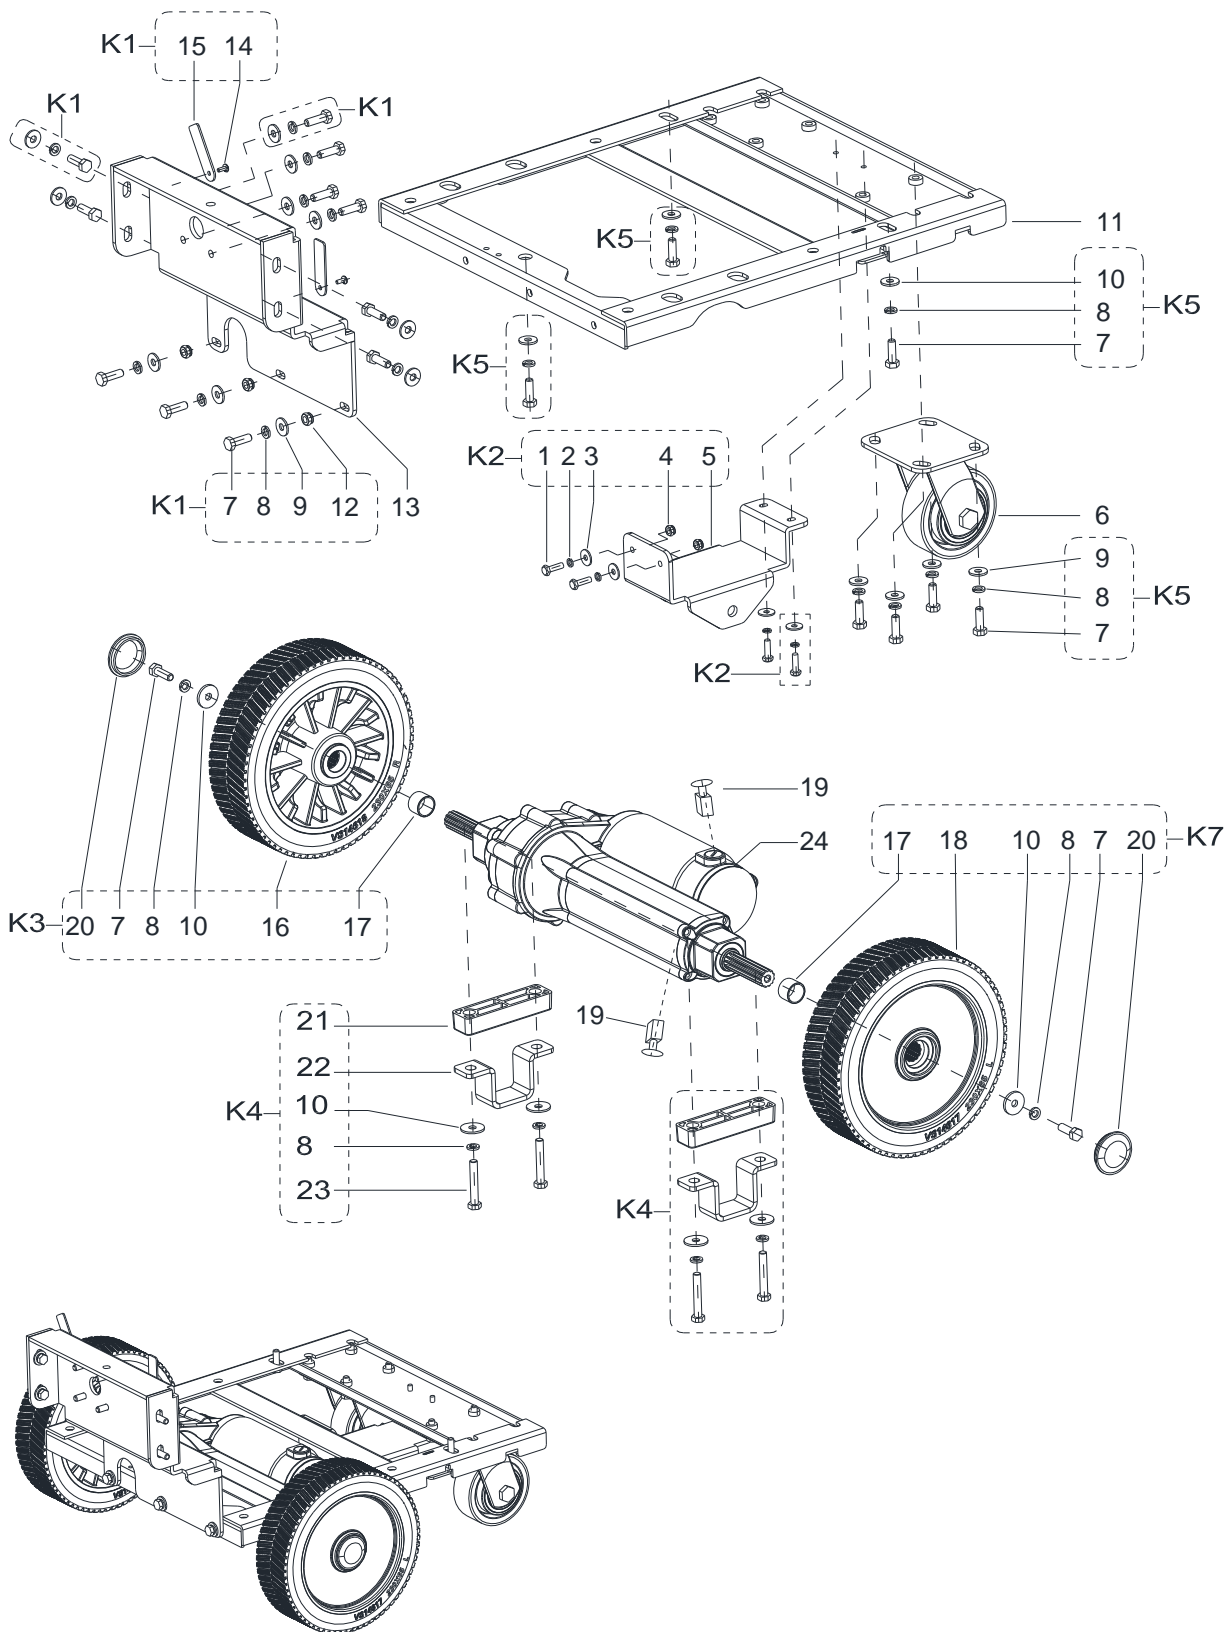

PARTS LIST

CHASSIS ASSEMBLY

PARTS LIST

CHASSIS ASSEMBLY

Kit	Item	Part No.	Description	Qty
K2	1		SCREW M6X20	4
K2	2		SPRING WASHER Ø6	4
K2	3		WASHER Ø6.3XØ12.6X1.2	4
K2	4		NUT LOCK M6	4
K2	5	VS14411	BRACKET SPRING F SQUEEGEE	1
K6	6	VF83111	CASTER 4INCH	2
K1/K3/K5 K6/K7	7		SCREW M8X25	24
K1/K3/K4 K5/K6/K7	8		SPRING WASHER Ø8	28
K1/K6	9		WASHER Ø8XØ20X2	19
K3/K4/K5/K7	10		WASHER Ø8XØ26X2	9
K5	11	VS14410	CHASSIS	1
K1	12		NUT LOCK M8	3
K1	13	VS14413	SUPPORT BRUSH HEAD	1
K1	14		SCREW TM4X10	2
K1	15		RETAINER PLATE	2
K3	16	VS14618	WHEEL Ø230X65 RT	1
K3/K7	17	VS14505	SPACER D.20X23 H.17	2
K7	18	VS14617	WHEEL Ø230X65 LT	1
	19A/19B	VS11703	CARBON BRUSH KIT	2
	19C	VS14236	CARBON BRUSH KIT	2
	20		WHEEL COVER	2
K4	21		TRANSAXLE MOUNT BLOCK	2
K4	22		TRACTION MOUNT	2
K4	23		SCREW M8X45	4
	24A/B	VS14226	MOTOR TRACTION 250W 16A 115RPM	1
	24C	VS14230	MOTOR TRACTION 350W 22A 115RPM	1
	K1	VS14759	SUPPORT KIT	1
	K2	VS14760	SPRING BRACKET KIT	1
	K3	VS14763	WHEEL TRACTION 9 INCH RT KIT	1
	K4	VS10147	TRACTION MOUNT KIT	2
	K5	VS14761	SCREW-CHASSIS KIT	1
	K7	VS14764	WHEEL TRACTION 9 INCH LT KIT	1

A: ONLY FOR 26 INCH DISC MACHINE (AS6690T)

B: ONLY FOR 30 INCH DISC MACHINE (AS7690T)

C: ONLY FOR 28 INCH ORBITAL MACHINE (AS7190TO)