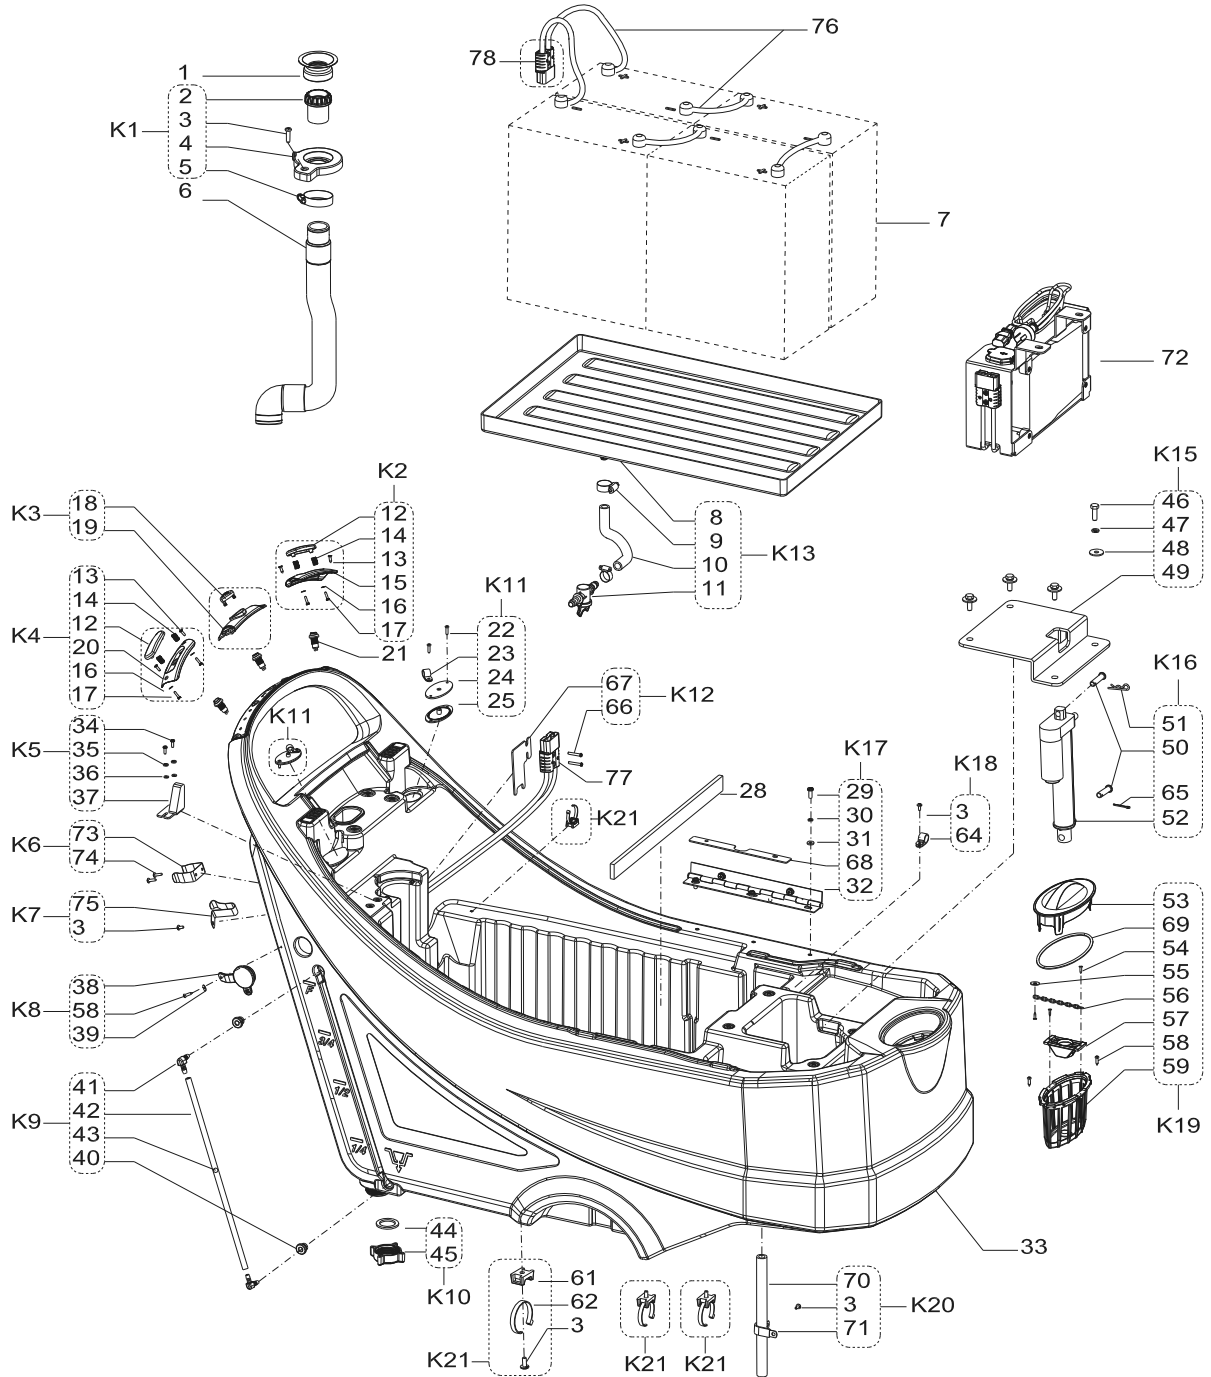

PARTS LIST

SOLUTION TANK ASSEMBLY

PARTS LIST

SOLUTION TANK ASSEMBLY

Kit	Item	Part No.	Description	Qty
	1	VS10603	DRAIN HOSE GASKET	1
K1	2		CONNECTOR SUCTION HOSE	1
K1/K7/K18 /K20/K211	3		SCREW TM4X10	11
K1	4		BRACKET SUCTION HOSE	1
K1	5		CLAMP	1
	6	VS10601	SUCTION HOSE	1
	7*		BATTERIES	4
K13	8*	VS14317	TRAY BATTERY	1
K13	9*		CLAMP	2
K13	10*		HOSE F TRAY BATTERY	1
K13	11*	VS14614	VALVE BATTERY DRAIN	1
K2/K4	12	VS14306	BUTTON PLAST SWITCH	2
K2/K4	13		SCREW KA3.5X12	4
K2/K4	14		SPRING	4
K2	15		COVER PLAST SAFETY SWITCH LT	1
K2/K4	16		WASHER Ø3.6X Ø8X0.8	4
K2/K4	17		SCREW PA3X8	4
K3	18		BUTTON PLAST REAR SWITCH	1
K3	19		COVER PLAST REAR SWITCH	1
K4	20		COVER PLAST SAFETY SWITCH RT	1
	21	VS10202	WATER-PROOF SWITCH	3
K11	22		SCREW M4X16	4
K11	23		CLAMP Ø 6.4	3
K11	24		GUARD SPLASH WIRE	2
K11	25		GASKET WIRE	2
	28	VS14426	SPACER BATTERY	1
K17	29		SCREW M6X16	5
K17	30		SPRING WASHER Ø6	5
K17	31		WASHER Ø6.2X Ø13X2	5
K17	32	VS10441	HINGE	1
	33	VS14302	TANK SOLUTION 85L PLAST. DARK GREY	1
K5	34		SCREW M4X12	4
K5	35		SPRING WASHER Ø4	2
K5	36		WASHER Ø9X Ø4.2X0.8	2
K5	37		FIXED BLOCK	1
K8	38		RUBBER SOLUTION CAP	1