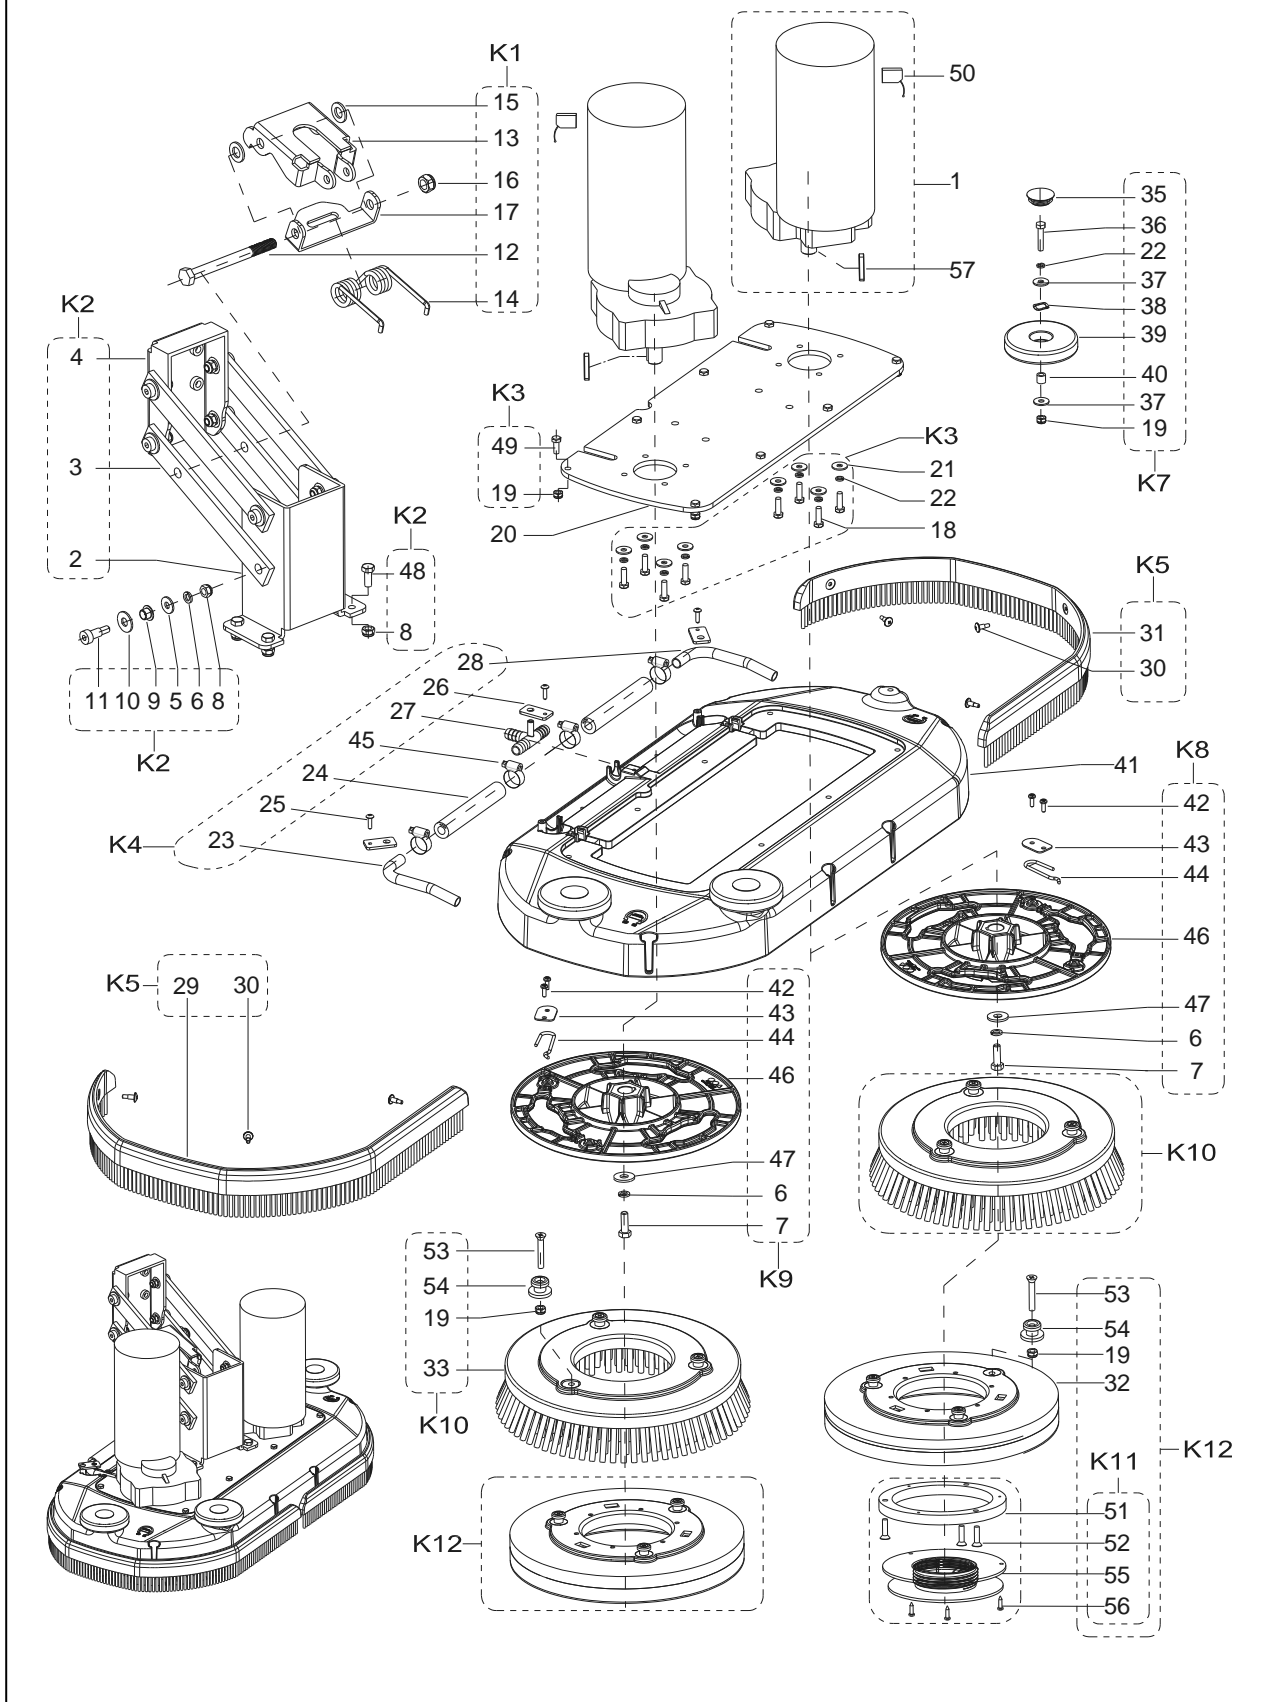

A: ONLY FOR 26 INCH DISC MACHINE (AS6690T)

B: ONLY FOR 30 INCH DISC MACHINE (AS7690T)

C: ONLY FOR 28 INCH ORBITAL MACHINE (AS7190TO)

PARTS LIST

SOLUTION ASSEMBLY

PARTS LIST

SOLUTION ASSEMBLY

Kit	Item	Part No.	Description	Qty
K2	1	VF90604	FILTER BASE	1
K2	2	VF90608	FILTER NET	1
K2	3	VF90607	O-RING	1
K2	4	VF90603	FILTER COVER	1
	5		SCREW M4X10	4
	6		PVC TUBE WITH STEEL WIRE Ø 20MM L210mm	1
	7		CLAMP	4
K1	8		CONNECTOR	1
K1	9		BALL VALVE	1
K1	10		ELBOW 90 BRASS	1
K3	11		PVC TUBE WITH STEEL WIRE Ø 20MM L285mm	1
K3	12		PVC TUBE WITH STEEL WIRE Ø 20MM L385mm	1
	13	VS14206	SOLENOID VALVE 24V	1
	K1	VF91064	BALL VALVE KIT	1
	K2	VF90621	FILTER KIT	1
	K3	VS14765	PVC TUBE WITH STEEL WIRE KIT	1
	K4	VS10148	SCREW AND CLAMP KIT	1

PARTS LIST

BRUSH ASSEMBLY

PARTS LIST

BRUSH ASSEMBLY

Kit	Item	Part No.	Description	Qty
	1	VR37042	MOTOR BRUSH 24V 500W 180RPM	2
K2	2	VS14418	BRACKET DISC F DECK LIFT	1
K2	3		LEVER DISC F DECK LIFT	1
K2	4	VS14414	SUPPORT LEVER F DECK LIFT	1
K2	5		WASHER Ø8XØ20X2	8
K2/K8/K9	6		SPRING WASHER Ø8	10
K8/K9	7		SCREW M8X25	2
K2	8		NUT LOCK M8	12
K2	9		FLANGE BEARING	8
K2	10		WASHER Ø10.3XØ25X2	8
K2	11		SCREW Ø10X16XM8	8
K1	12		SCREW M12X115	1
K1	13		LEVER ACTUATOR	1
K1	14	VS14503	TORSIONAL SPRING	1
K1	15		NYLON WASHER	2
K1	16		NUT LOCK M12	1
K1	17		BRACKET LEVER ACTUATOR	1
K3	18		SCREW M6X20	8
K3/K7/K10/K12	19		NUT LOCK M6	11
	20A	VS14419	PLATE DECK F DISC 26	1
	20B	VS14428	PLATE DECK F DISC 30	1
K3	21		WASHER Ø6.2XØ12.6X1.2	8
K3/K7	22		SPRING WASHER Ø6	11
K4A	23A		ELBOW METAL DECK RT 26	1
K4B	23B		ELBOW METAL DECK RT 30	1
K4A	24A		STEEL TUBE Ø20MM L130mm	2
K4B	24B		STEEL TUBE Ø20MM L155mm	2
K9	25		SCREW M4X16	3
K4	26	VS14420	CLAMP HOSE	3
K4	27	VR17114	FOUR WAY PIPE JOINT	1
K4A	28A		ELBOW METAL DECK LT 26	1
K4B	28B		ELBOW METAL DECK LT 30	1
K5A	29A		SKIRT DECK RT 26	1
K5B	29B		SKIRT DECK RT 30	1
K5	30		SCREW Ø5X8XM4	6
K5A	31A		SKIRT DECK LT 26	1
K5B	31B		SKIRT DECK LT 30	1