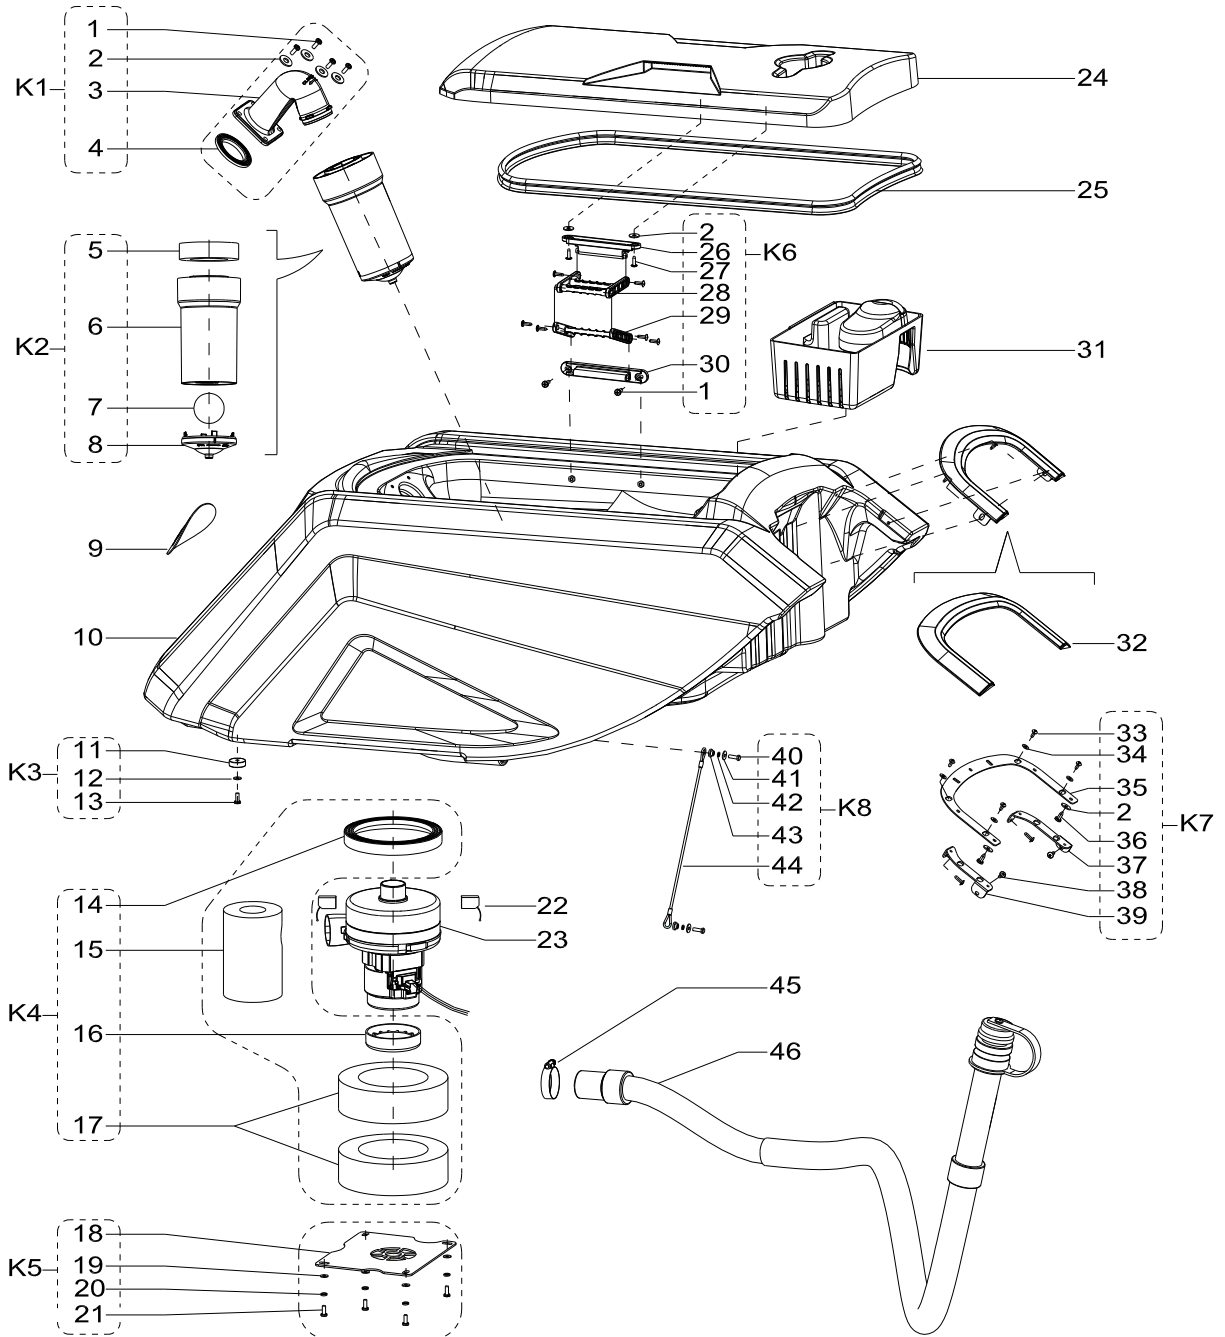

PARTS LIST

RECOVERY TANK ASSEMBLY

PARTS LIST

RECOVERY TANK ASSEMBLY

Kit	Item	Part No.	Description	Qty
K1/K6/K7	1		SCREW PM4X12	6
K1	2		WASHER Ø4XØ12X1	10
K1	3		ELBOW ADAPTOR, FLOAT	1
K1	4		FLOAT GASKET	1
K2	5	VS14626	CAGE, FLOAT COMPLETE	1
K2	6		FLOAT BRACKET	1
K2	7	VF85124	FLOAT	1
K2	8		FLOAT BRACKET COVER	1
	9	VF90011	LOGO LABEL	1
	10	VS14301	RECOVERY TANK 90L PLAST. DARK GREY	1
K3	11		RUBBER GASKET	1
K3	12		WASHER Ø6XØ18X1.5	1
K3	13		SCREW TM5X12	1
K4	14		SUCTION UP GASKET	1
K4	15	VF85319	ACOUSTIC INSULATION PIPE	1
K4	16		TOP GASKET OF SUCTION MOTOR	1
K4	17	VS10007	ACOUSTIC INSULATION PIPE	2
K5	18	VS10419	VACUUM MOTOR COVER	1
K5	19		WASHER Ø6XØ18X1.5	4
K5	20		SPRING WASHER Ø5	4
K5	21		SCREW PM5X15	4
	22	VF90522	CARBON BRUSH KIT	2
	23	VS14231	MOTOR VACUUM 24V 500W 3STAGES	1
	24	VS14303	RECOVERY TANK LID	1
	25	VS14601	GASKET SIR	1
K6	26		FIXED FRAME-B	1
K6	27		SCREW ST4X16	8
K6	28		CONNECTION FRAME-B	1
K6	29		CONNECTION FRAME-A	1
K6	30		FIXED FRAME-A	1
	31	VS14744	TRAY DEBRIS KIT	1
	32	VS14308	DECORATIVE PANEL	1
K7	33		SCREW TM4X10	1
K7	34		WASHER Ø4XØ12.5X1.5	1
K7	35		DECORATIVE PANEL BRACKET	1
K7	36		SCREW PA3X8	4