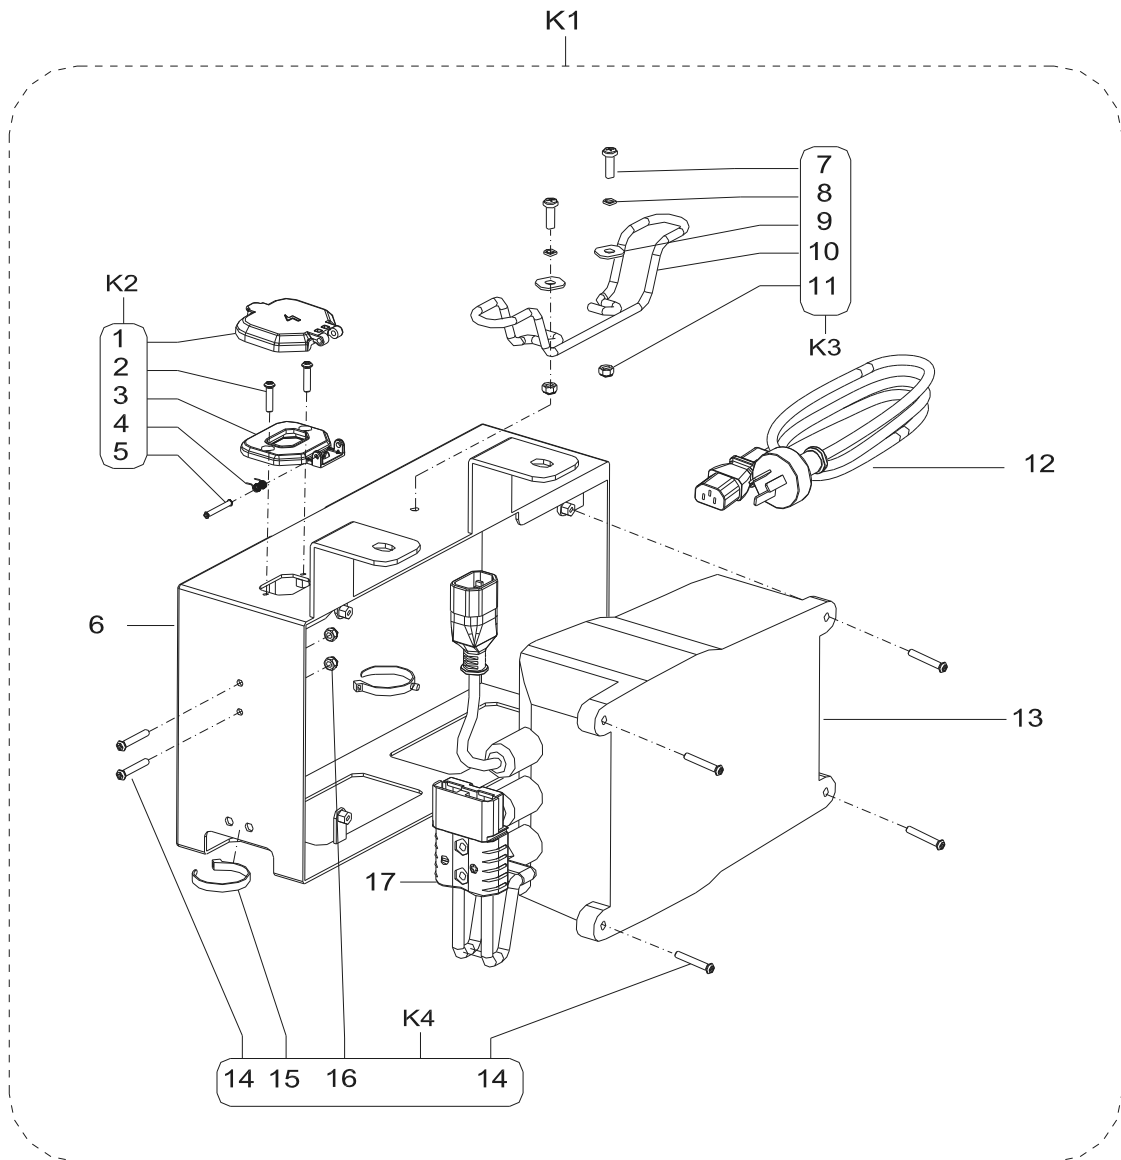

PARTS LIST

CHARGER ON-BOARD ASSEMBLY

PARTS LIST

CHARGER ON-BOARD ASSEMBLY

Kit	Item	Part No.	Description	Qty
K2	1		CHARGER SOKET COVER	1
K2	2		SCREW M4X16	2
K2	3		CHARGER SOKET FIX	1
K2	4		SPRING	1
K2	5		PIN	1
	6		BRACKET ON-BOARD CHARGER BATTERY	1
K3	7		SCREW M5X15	2
K3	8		SPRING WASHER M5	2
K3	9		WASHER Ø6XØ18X1.5	2
K3	10		CABLE SUPPORT	1
	11		NUT LOCK M5	2
K1	12	VF89725	BATTERY CHARGING CABLE EU	1
		VF89726	BATTERY CHARGING CABLE UK	1
		VF89724	BATTERY CHARGING CABLE US	1
K1	13	VS14233	CHARGER 24V 25A EU	1
		VS14234	CHARGER 24V 25A US	1
K4	14		SCREW M4X25	6
K4	15		CLAMP	2
K4	16		NUT LOCK M4	2
	17	VR27007	SB120 BATTERY CONNECTOR	1
	K1*	VS14716	CHARGER ON-BOARD KIT 25A EU-UK	1
		VS14717	CHARGER ON-BOARD KIT 25A US	1
	K2	VS10126	CHARGER SOKET KIT	1
	K3	VF90280	CABLE SUPPORT KIT	1
	K4	VS14779	SCREW KIT CHARGER	1