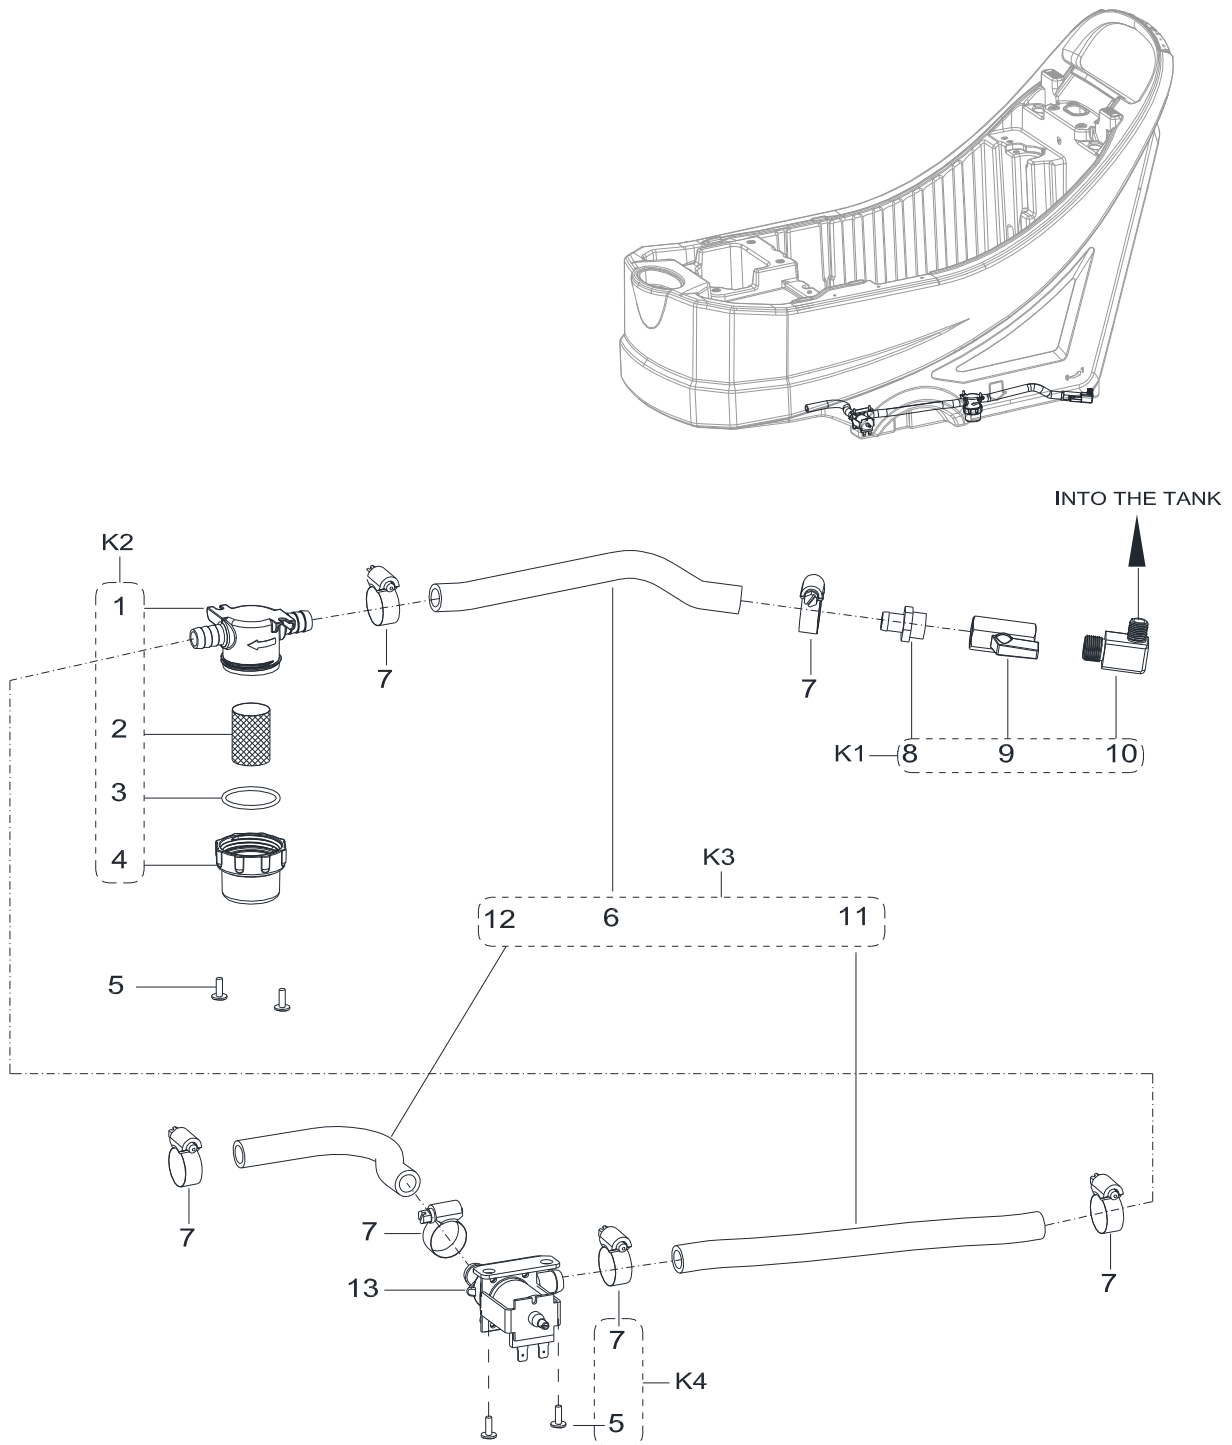

A: ONLY FOR 26 INCH DISC MACHINE (AS6690T)

B: ONLY FOR 30 INCH DISC MACHINE (AS7690T)

C: ONLY FOR 28 INCH ORBITAL MACHINE (AS7190TO)

PARTS LIST

CONTROL AND ELECTRICAL ASSEMBLY

Kit	Item	Part No.	Description	Qty
K9	37		SPRING	1
K9	38		PIN	1
K9	39		GASKET CHARGER PLUG	1
K9	40		CHARGER SOCKET COVER	1
K9	41		SPRING	1
K9	42		BRACKET CHARGER PLUG COVER	1
K11	52		HARNESS BRUSH ACTUATOR	1
K11	53	VS14219	HARNESS SPEED CONTROL	1
K11	54A/54B	VS14212	HARNESS MOTOR CABLE DISC	1
K11	54C	VS14232	HARNESS MOTOR CABLE ORB	1
K11	55	VS14211	HARNESS 24V INPUT	1
K11	56		HARNESS CAN BUS	1
K10	57		NUT LOCK M4	2
K10	58		BRACKET M3X49	2
K10	59	VR12005	MICRO SWITCH	1
K10	60		BRACKET CHARGER PLUG	1
	61	1462887000	KEY	1
	62	VR27007	SB120 BATTERY CONNECTOR	1
K5	63		LABEL	1
	K1	VS14747	PCB BOX KIT	1
	K2A/K2B	VS14748	CONTROL PANEL DISC KIT	1
	K2C	VS14749	CONTROL PANEL ORBITAL KIT	1
	K3	VS14774	ADJUST SPEED KNOB KIT	1
	K5	VS14753	CONTROL BOX COVER KIT	1
	K7	VS14752	FUSE KIT	1
	K8	VS14754	HANDLE LIFT KIT	1
	K9	VS14757	CHARGER SOCKET KIT	1
	K10	VS14758	POWER CORD BRACKET	1
	K11A/K11B	VS14750	HARNESS MACHINE F DISC KIT	1
	K11C	VS14775	HARNESS MACHINE F ORB KIT	1

A: ONLY FOR 26 INCH DISC MACHINE (AS6690T)

B: ONLY FOR 30 INCH DISC MACHINE (AS7690T)

C: ONLY FOR 28 INCH ORBITAL MACHINE (AS7190TO)

PARTS LIST

SOLUTION ASSEMBLY

PARTS LIST

SOLUTION ASSEMBLY

Kit	Item	Part No.	Description	Qty
K2	1	VF90604	FILTER BASE	1
K2	2	VF90608	FILTER NET	1
K2	3	VF90607	O-RING	1
K2	4	VF90603	FILTER COVER	1
	5		SCREW M4X10	4
	6		PVC TUBE WITH STEEL WIRE Ø 20MM L210mm	1
	7		CLAMP	4
K1	8		CONNECTOR	1
K1	9		BALL VALVE	1
K1	10		ELBOW 90 BRASS	1
K3	11		PVC TUBE WITH STEEL WIRE Ø 20MM L285mm	1
K3	12		PVC TUBE WITH STEEL WIRE Ø 20MM L385mm	1
	13	VS14206	SOLENOID VALVE 24V	1
	K1	VF91064	BALL VALVE KIT	1
	K2	VF90621	FILTER KIT	1
	K3	VS14765	PVC TUBE WITH STEEL WIRE KIT	1
	K4	VS10148	SCREW AND CLAMP KIT	1