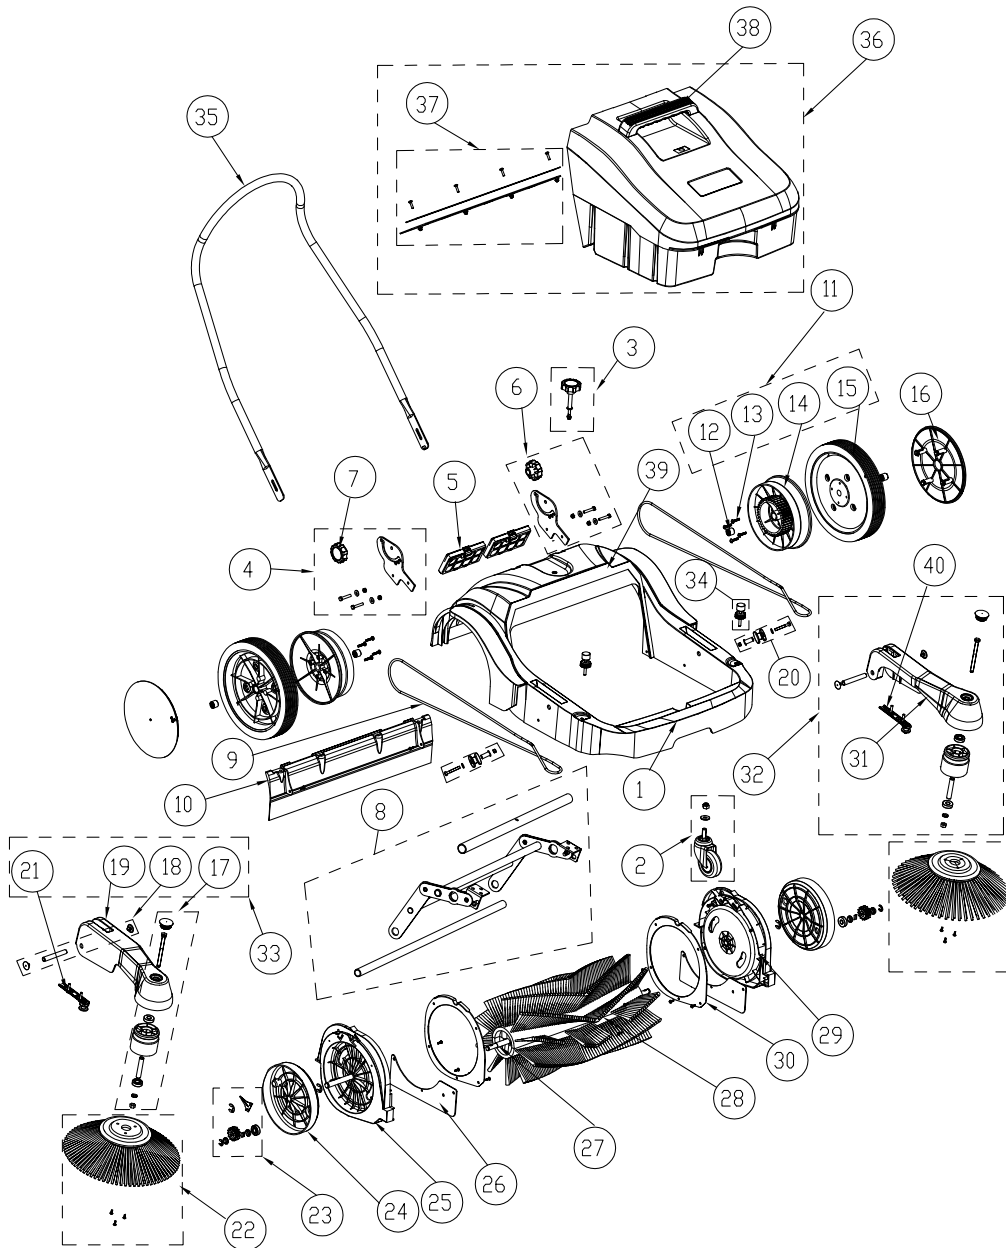

# PARTS LIST

2023.03.08

# TABLE OF CONTENTS

---

Overview .....1  
WEAR AND TEAR PARTS.....3

No.	Part No.	Qty.	Description	Part Note
	VP11706	1	CARTON FOR PUSH SWEEPER	
1	VP11001	1	CHASSIS	
2	VP11911	1	CASTOR KIT	
3	VP11913	1	MAIN BROOM HEIGHT ADJUSTMENT KNOB	
4	VP11901	1	HANDLE MOUNTING PLATE RIGHT KIT	
5	VP11902	1	FILTER	
6	VP11908	1	HANDLE MOUNTING PLATE LEFT KIT	
7	VP11021	2	HANDLE ADJUSTMENT KNOB	
8	VP11914	1	MAIN BROOM ADJUSTMENT KIT	
9	VP11012	2	ROUND BELT D6	
10	VP11010	1	REAR SEAL SKIRT	
11	VP11300	2	WHEEL KIT	
12	VP11302	4	PLASTIC BEARING	
13	VA80825	8	SCREW ST5X25	
14	VP11301	2	PLASTIC GEAR WHEEL	
15	VP11312	2	DRIVE WHEEL - BLACK	
16	VP11303	2	WHEEL CAP	
17	VP11903	2	BELT PULLEY KIT	
18	VP11904	2	SIDE BROOM AXLE KIT	
19	VP11401	1	RIGHT SIDE BROOM ARM	
20	VP11905	2	GUIDE WHEEL KIT	
21	VP11420	1	BELT TENSION KIT RIGHT	
22	VP11408	2	SIDE BROOM KIT	
23	VP11906	2	GEAR KIT	
24	VP11203	2	MAIN BROOM ADJUSTING PLASTIC DISK	
25	VP11201	1	RIGHT SUPPORT BASE	
26	VP11204	2	SEAL SKIRT	
27	VP11212	1	MAIN BROOM SHAFT	
28	VP11211	1	MAIN BROOM	
29	VP11202	1	LEFT SUPPORT BASE	
30	VP11206	2	COVER SUPPORT BASE	
31	VP11501	1	LEFT SIDE BROOM ARM	
32	VP11500	1	SIDE BROOM LEFT KIT	
33	VP11400	2	SIDE BROOM RIGHT KIT	
34	VP11907	2	SIDE BROOM ADJUST KIT	
35	VP11011	1	HANDLE	
36	VP11600	1	HOPPER	[1]
36	VP11620	1	HOPPER	[2]
37	VP11910	1	SKIRT HOPPER KIT	
38	VP11603	1	HANDLE HOPPER	
39	VP11023	1	SEALING	
40	VP11909	1	BELT TENSION LEFT KIT	

Part Notes:

- [1] - SW200 700/SW250 920
- [2] - FLOORTEC 570M/FLOORTEC 592M

# WEAR AND TEAR PARTS

SW250 920 NIL

2013.04.23

2020.07.10

No.	Part No.	Qty.	Description	Part Note
	VP11911	1	CASTOR KIT	
	VP11902	1	FILTER	
	VP11012	2	ROUND BELT D6	
	VP11010	1	REAR SEAL SKIRT	
	VP11300	2	WHEEL KIT	
	VP11408	2	SIDE BROOM KIT	
	VP11204	2	SEAL SKIRT	
	VP11211	1	MAIN BROOM	
	VP11910	1	SKIRT HOPPER KIT	
	VP11023	1	SEALING	
	VP11021	2	HANDLE ADJUSTMENT KNOB	