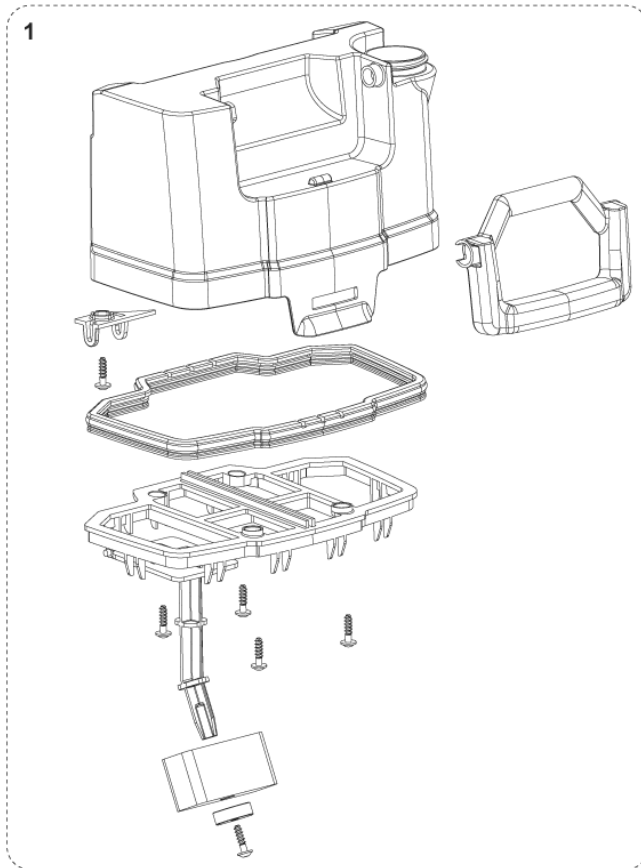

RECOVERY TANK

SC100 E NIL

2017.11.02

2016.05.24

Pos.	Артикул	кол-во	Описание	Notes
1	107413527	1	TOP RECOVERY TANK GREY	
2	107413484	1	CAP FOR RECOVERY TANK	
3	107413513	1	RECOVERY TANK GREY