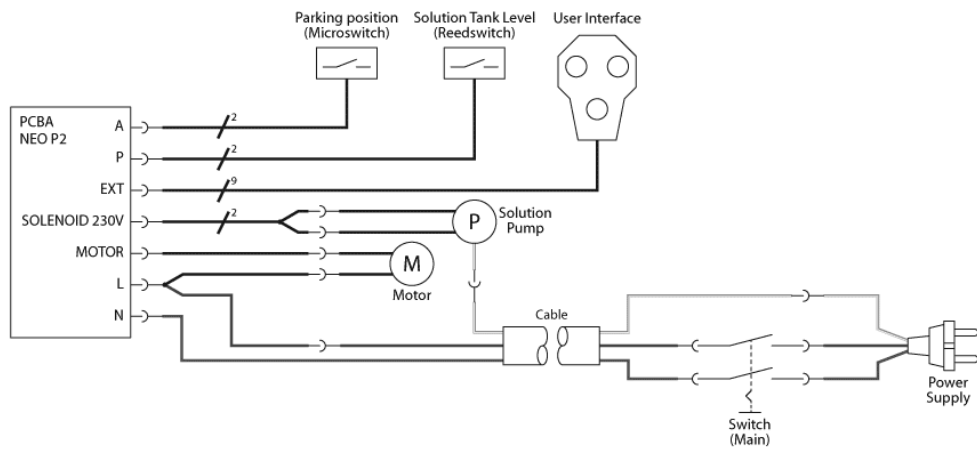

Pos.	Артикул	кол-во	Описание	Notes
1	107413511	1	PCBA DELTA UP 220-240V	
2	107414815	1	PARKING SWITCH	
3	107413492	1	DOSING PUMP NILFISKDOSING PUMP, NILFISK	
4	107413510	1	NILFISK USER INTERFACE	
5	107413516	1	SWITCH MAINSWITCH, MAIN	
6	107413507	1	MOTOR HOUSING	
7	107413533	1	WIRE W. JST3POL	
8	107418112	1	DETACHABLE CORD 10M AU/NZ	
8	107414842	1	DETACHABLE CORD 15M EU	
8	107414843	1	DETACHABLE CORD 15M GB