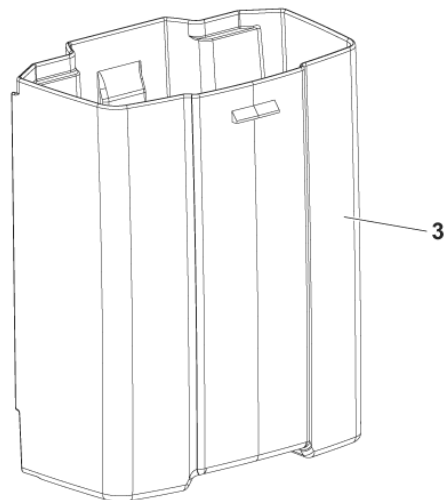

RECOVERY TANK

SC100 E NIL

2017.11.02

2016.05.24

Pos.	Артикул	кол-во	Описание	Notes
1	107413527	1	TOP RECOVERY TANK GREY	
2	107413484	1	CAP FOR RECOVERY TANK	
3	107413513	1	RECOVERY TANK GREY