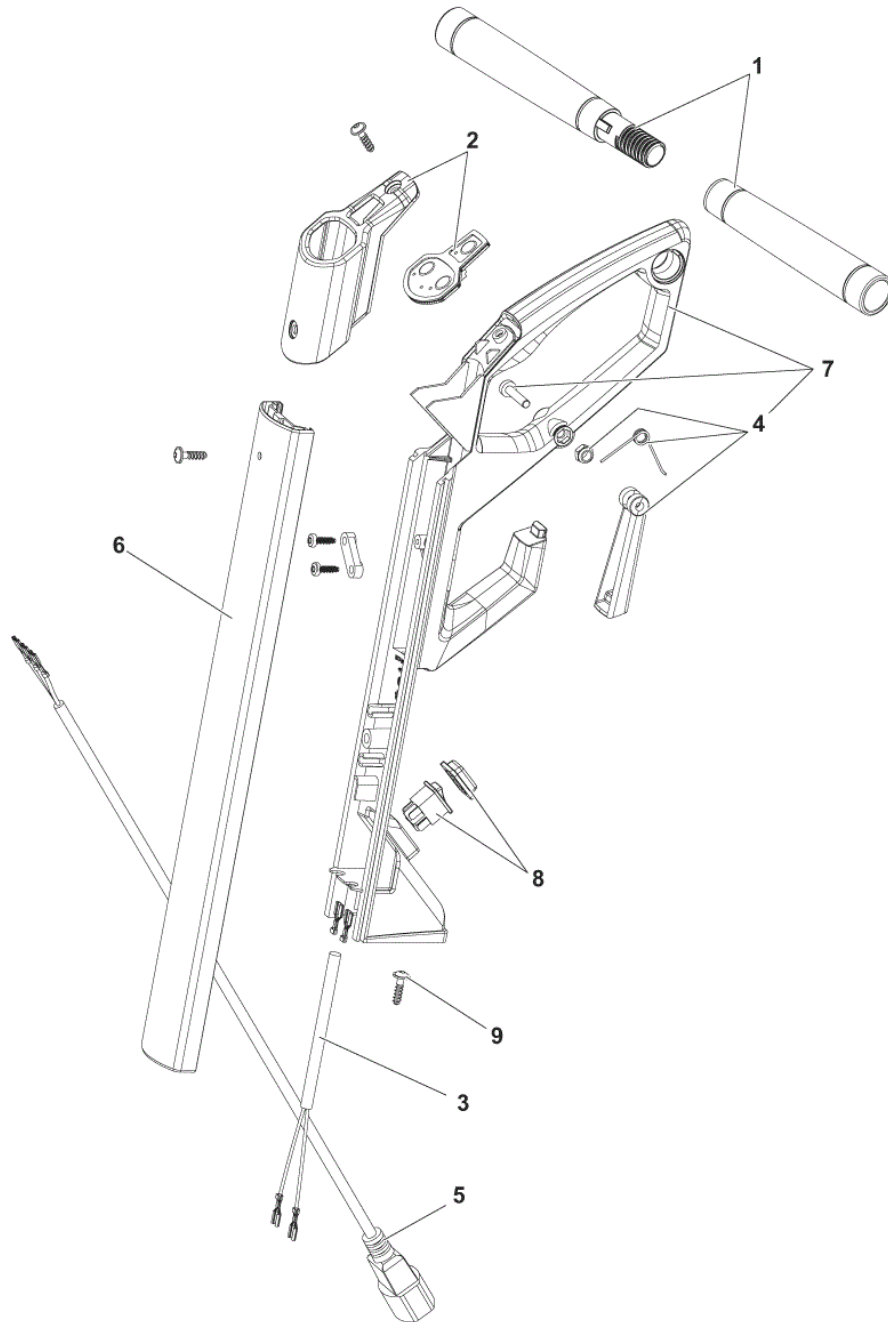

# TABLE OF CONTENTS

---

GENERAL VIEW .....	1
NOZZLE HEAD .....	3
BODY .....	5
RECOVERY TANK .....	7
SOLUTION TANK .....	9
HANDLE .....	11
WIRING DIAGRAM .....	13
RECOMMENDED PARTS .....	15

Pos.	Артикул	кол-во	Описание	Notes
1		1	NOZZLE HEAD CPL	[1]
2		1	BODY CPL. NILFISK 230V	[2]
3		1	HANDLE CPL. NILFISK	[3]
4	107411864	1	MANUAL SUCTION HOSE KIT	[4]
5	107418023	1	TUBE HOLDER	
6	107411865	1	CARPET COMPLETE KIT	[5]
7	107414568	1	ACCESSORY BAG KIT	[5]
8	107413490	1	ОТСОЕДИНЯЕМЫЙ КАБЕЛЬ 10M EU	[5]
9	107414842	1	DETACHABLE CORD 15M EU	[5]
10	107414843	1	DETACHABLE CORD 15M GB	[5]
11	107416428	1	DETACHABLE CORD 10M US	[6]
12	107416424	1	DETACHABLE CORD 15M US	[6]

# RECOVERY TANK

SC100 E NIL

2017.11.02

2016.05.24

---

<b>Pos.</b>	<b>Артикул</b>	<b>кол-во</b>	<b>Описание</b>	<b>Notes</b>
1	107413527	1	TOP RECOVERY TANK GREY	
2	107413484	1	CAP FOR RECOVERY TANK	
3	107413513	1	RECOVERY TANK GREY	

Pos.	Артикул	кол-во	Описание	Notes
1	107413470	1	ДВУРУЧНАЯ РУКОЯТКА	
1	107417890		2-HAND HANDLE KIT PINK	[1]
2	107413510	1	NILFISK USER INTERFACE	
3	107414817	1	WIRE MAIN SWITCH	[2]
3	107416438	1	WIRE MAIN SWITCH US	[3]
4	107413480	1	CARABINA AND SPRING FOR HANDLE	
5	107413489	1	DETACHABLE CORD MALE PLUG	[2]
5	107416427	1	DETACHABLE CORD MALE PLUG US	[3]
6	107413472	1	ALUMINUM TUBE HANDRAIL	
7	107413501	1	HANDLE SCRUBBER NILFISK	[2]
7	107416433	1	HANDLE SCRUBBER ADVANCE	[3]
8	107413516	1	SWITCH MAIN	
9	107141838	1	SCREW K50X18 WN1451 BLACK TORX20	