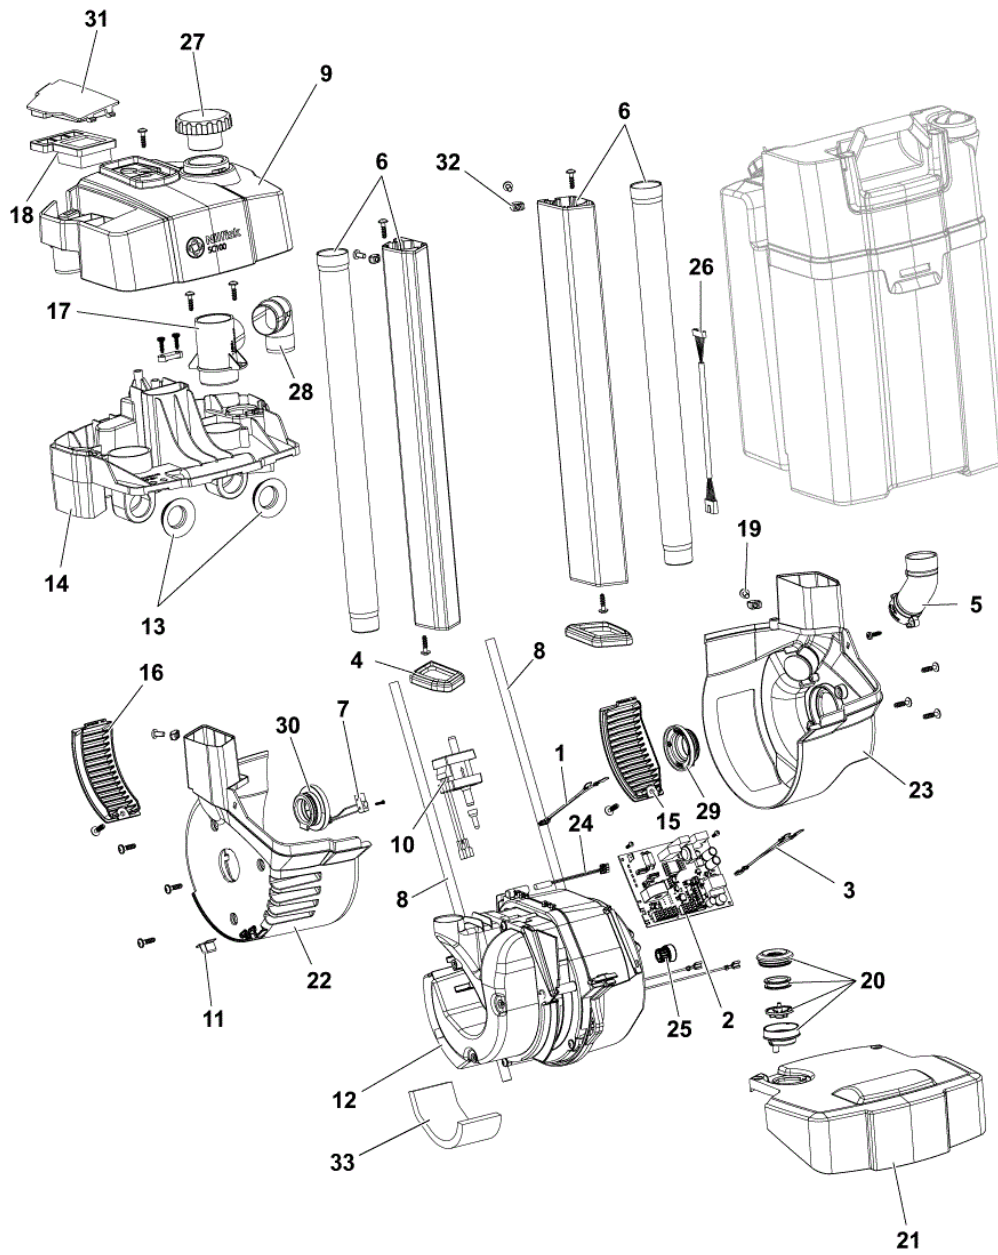

Pos.	Артикул	кол-во	Описание	Notes
1	107414819	1	WIRE FOR PUMP	
2	107413511	1	PCBA DELTA UP 220-240V	
3	107414814	1	WIRE W.FASTONS	
4	107414820	2	SEALING LEFT RIGHT	
5	107413479	1	BEND FOR SUCTION HOSE	
6	107414816	2	PROFIL ALUMINIUM WITH TUBES	
7	107414815	1	PARKING SWITCH	
8	107413523	1	SILICONE HOSE 10X6	
10	107413492	1	DOSING PUMP NILFISK	[1]
10	107416430	1	DOSING PUMP ADVANCE	[2]
12	107413507	1	MOTOR HOUSING	[3]
12	107416434	1	MOTOR HOUSING US	[2]
13	107413499	1	GASKET IN/OUT	
18	107413496	1	FILTER	
19	107413508	1	M5X10 BOLT	
20	107413497	1	SOLUTION FILTER	
21	107414821	1	TOP COVER BASE SC100	[3]
21	107416439	1	TOP COVER BASE ADVANCE	[2]
24	107413533	1	WIRE W. JST3POL	
25	107413535	1	COG WHEEL M3 14T	
26	107413481	1	CABLE F.USER INTERFACE	
27	107413486	1	CAP FOR SPOT CLEANING BLACK	
31	107413504	1	LID FOR FILTER GREY	
32	107413529	1	T-NUT M5	
33	107414825	1	SOUND INSULATION PLATE KIT	
K1	107416425	1	BODY RIGHT RAL 7016	[4]
K2	107416426	1	BODY LEFT RAL 7016	[5]
K3	107413498	1	FLOW BASE RAL 7016	[6]
K3	107416431	1	FLOW BASE RAL 7016 US	[7]

Part Notes:

- [1] - EU VERSION - SEE TSB-FC-2016-071
- [2] - US VERSION
- [3] - EU VERSION
- [4] - NOT SHOWN - ITEMS No. 11-16-22-30
- [5] - NOT SHOWN - ITEMS No. 5-15-23-29
- [6] - NOT SHOWN - EU VERSION -ITEMS No. 9-14-17-28
- [7] - NOT SHOWN - US VERSION -ITEMS No. 9-14-17-28