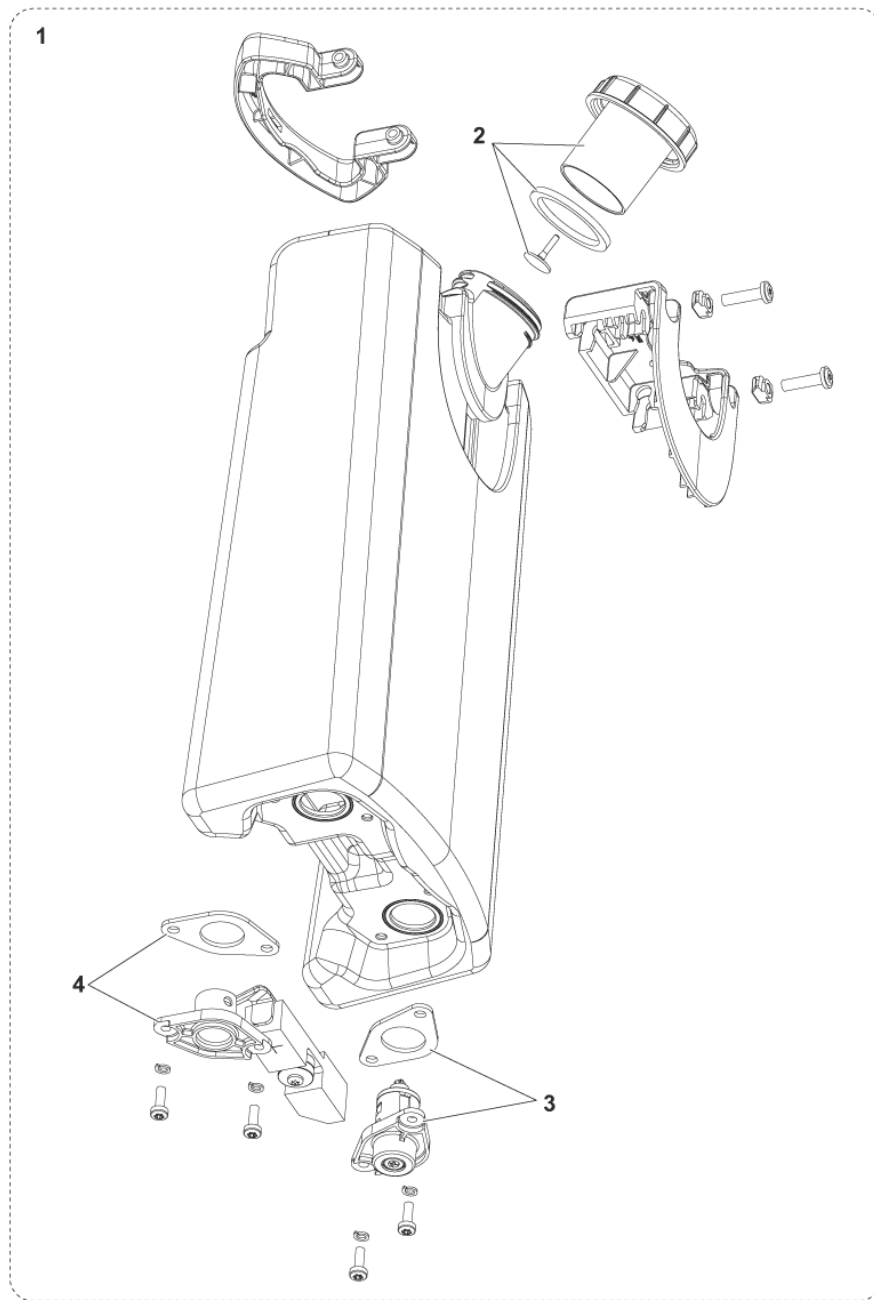

# RECOVERY TANK

SC100 E NIL

2017.11.02

2016.05.24

---

<b>Pos.</b>	<b>Артикул</b>	<b>кол-во</b>	<b>Описание</b>	<b>Notes</b>
1	107413527	1	TOP RECOVERY TANK GREY	
2	107413484	1	CAP FOR RECOVERY TANK	
3	107413513	1	RECOVERY TANK GREY	